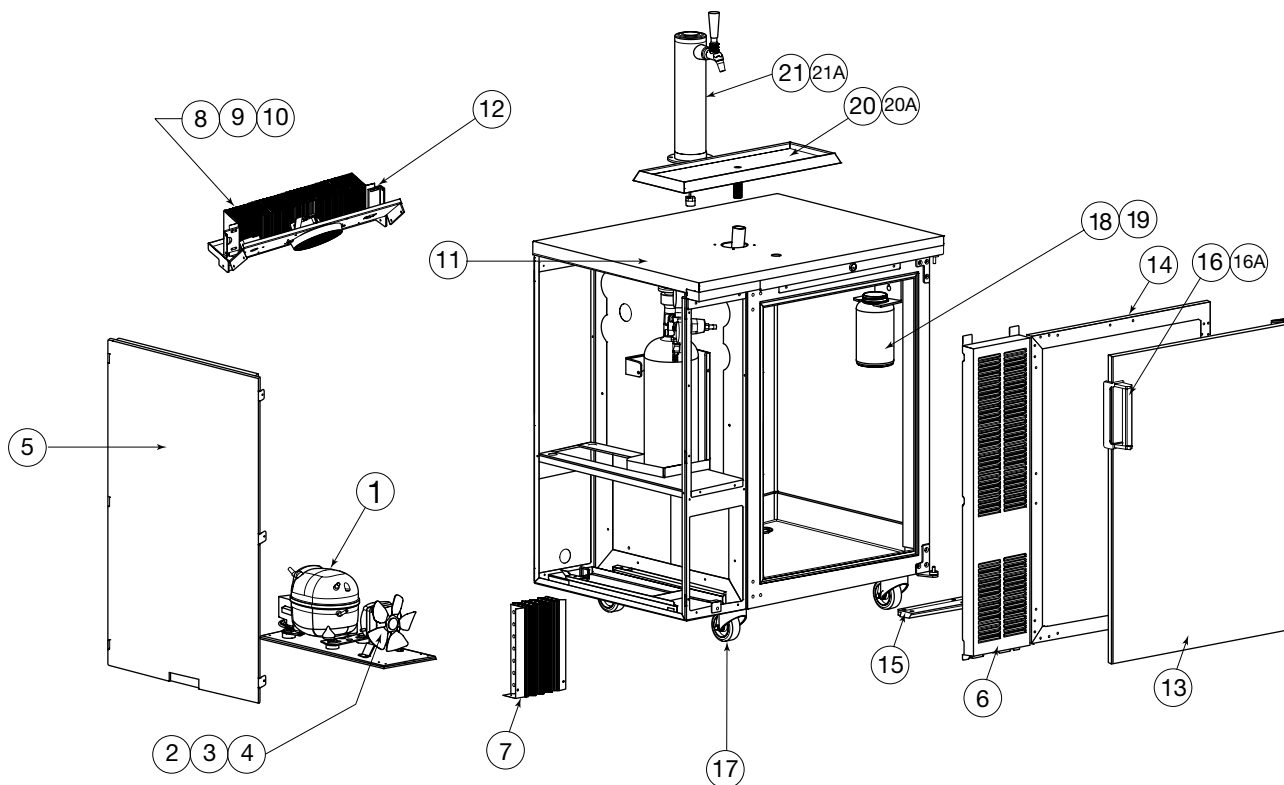

Replacement Parts – Single Keg Beer Dispensers

| MODEL NOS. | | DP32S & DS32S |
|-----------------------------------|--|---------------|
| Item | Description | Part #s |
| 1 | Compressor for R134a | 63778 |
| 2 | Condenser fan motor | 63807 |
| 3 | Condenser fan motor bracket | 65166-1 |
| 4 | Condenser fan blade | 63808 |
| 5 | Side panel | 66215-1SS |
| 6 | Front grille | 66210-8SS |
| 7 | Condenser | 65528 |
| 8 | Evaporator fan blade - 4" | 63461 |
| 9 | Evaporator fan motor | C15239A |
| 10 | Evaporator assembly - complete | 66295 |
| 11 | Top assembly | 66230-32T |
| 12 | Temperature control | 61271 |
| 13 | Door assembly | 66256-1 |
| 14 | Magnetic door gasket | 66237-4 |
| 15 | Door sill | 65500-1 |
| 16 | Door handle | C31409-1 |
| 16A | Door handle bracket | 65189-1 |
| 17 | Swivel caster | 57788 |
| 18 | Waste bottle | C24392-1 |
| 19 | Waste bottle holder | 65524-1 |
| 20 | Drip pan assembly | 65507 |
| 20A | Drain insert | 65510-1 |
| 21 | Dispensing head draft arm complete w/ Faucet | 63251 |
| 21A | Faucet | 408X |
| Parts Not Shown on Drawing | | |
| | Wiring harness | |
| | Power cord | 65531 |
| | Top evaporator | 65532 |
| | Top | 65532 |
| | Liquid and Suction line assembly | 65529 |