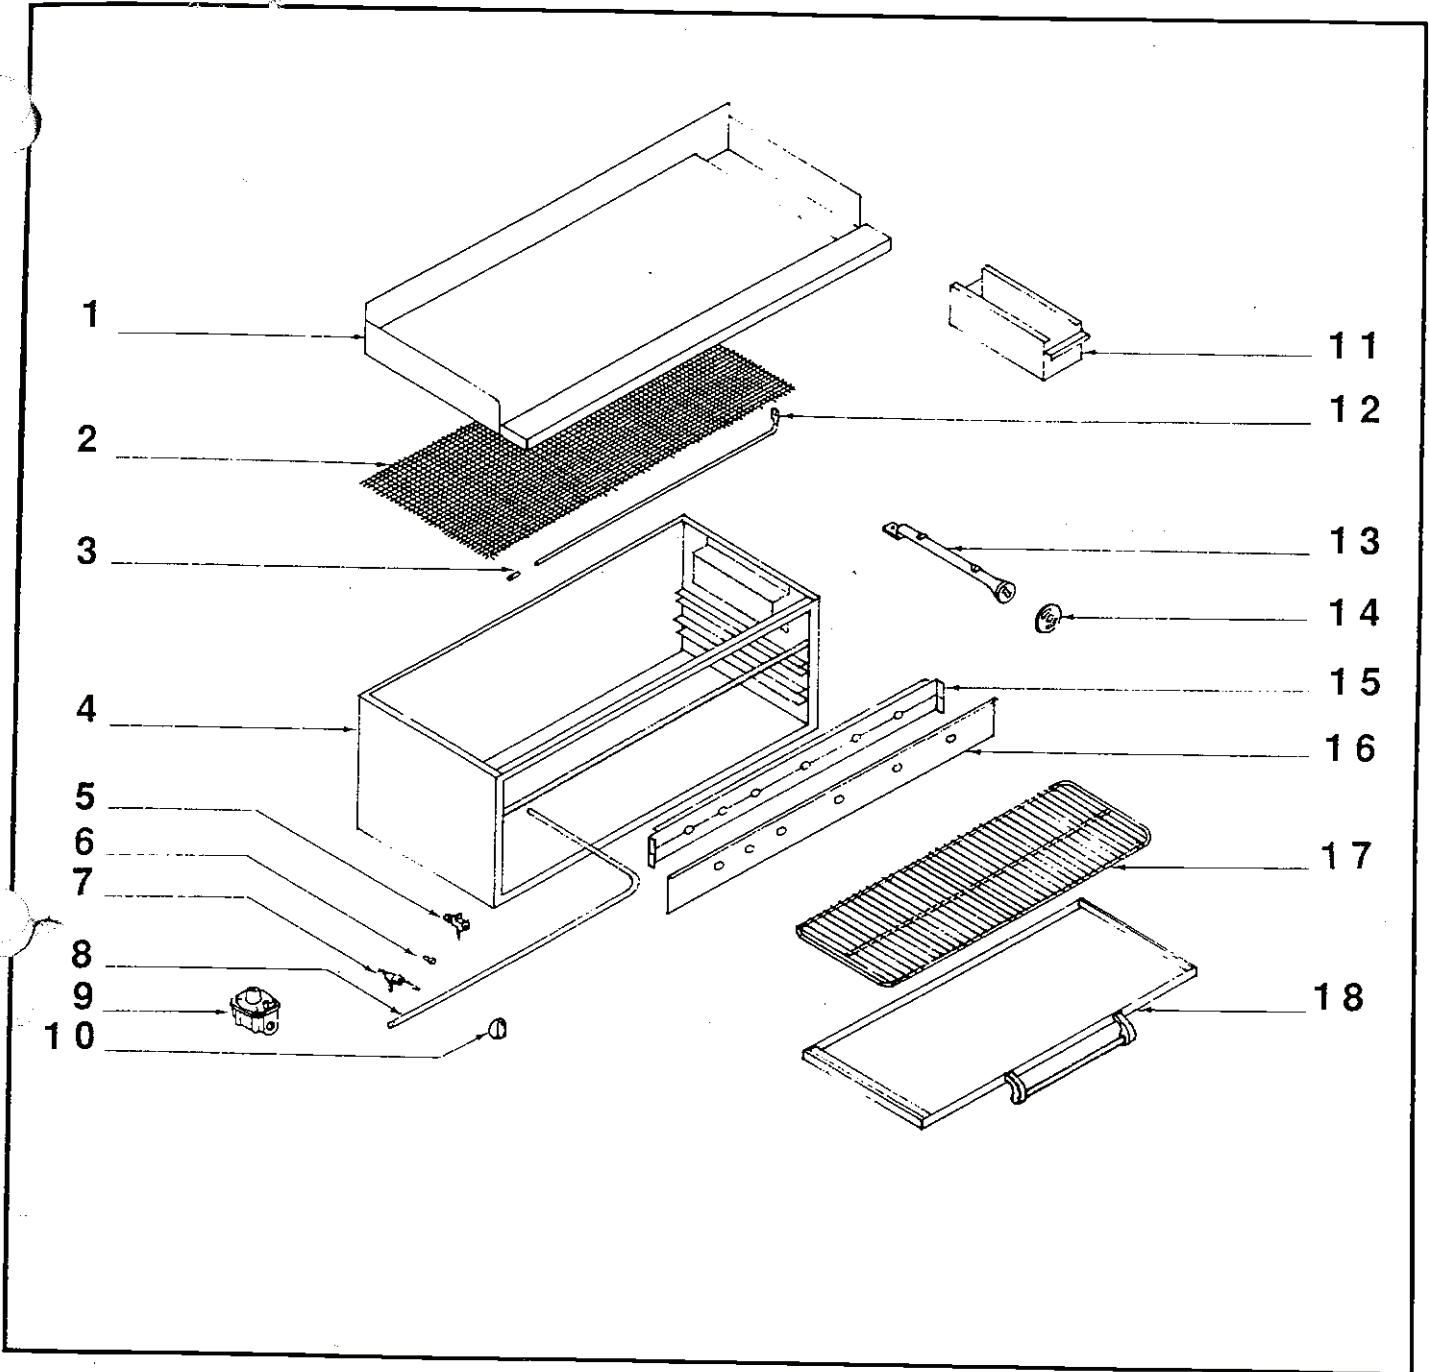

# RANKIN-DELUX, INC. MODEL GB GRIDDLE/OVER FIRED BROILER

WHEN ORDERING PARTS, PLEASE PROVIDE THE FOLLOWING INFORMATION:  
 A. MODEL NO. B. SERIAL NUMBER C. PART NO. D. TYPE OF GAS

## GRIDDLE / OVER-FIRED BROILER - MODEL GB

Item No.	Part No.	Description	Price
2	GB-24-02	Wire Mesh-GB-24	\$ 120.00
2	GB-36-02	Wire Mesh-GB-36	140.00
2	GB-48-02	Wire Mesh-GB-48	150.00
3,3A	GB-03 & GB-03A	Lighter Tube Orifice	4.00
5	GB-05	Lighter Valve	12.00
6,6A,7	GB-07	Burner Valve W /Orifice	14.00
9	GB-09	Regulator-Natural Gas	26.00
9A	GB-09-A	Regulator-Propane Gas	26.00
10	GB-10	Valve Knob	8.00
11	GB-11	Grease Pan -S/S	64.00
12	GB-24-12	Lighter Tube-GB-24	22.00