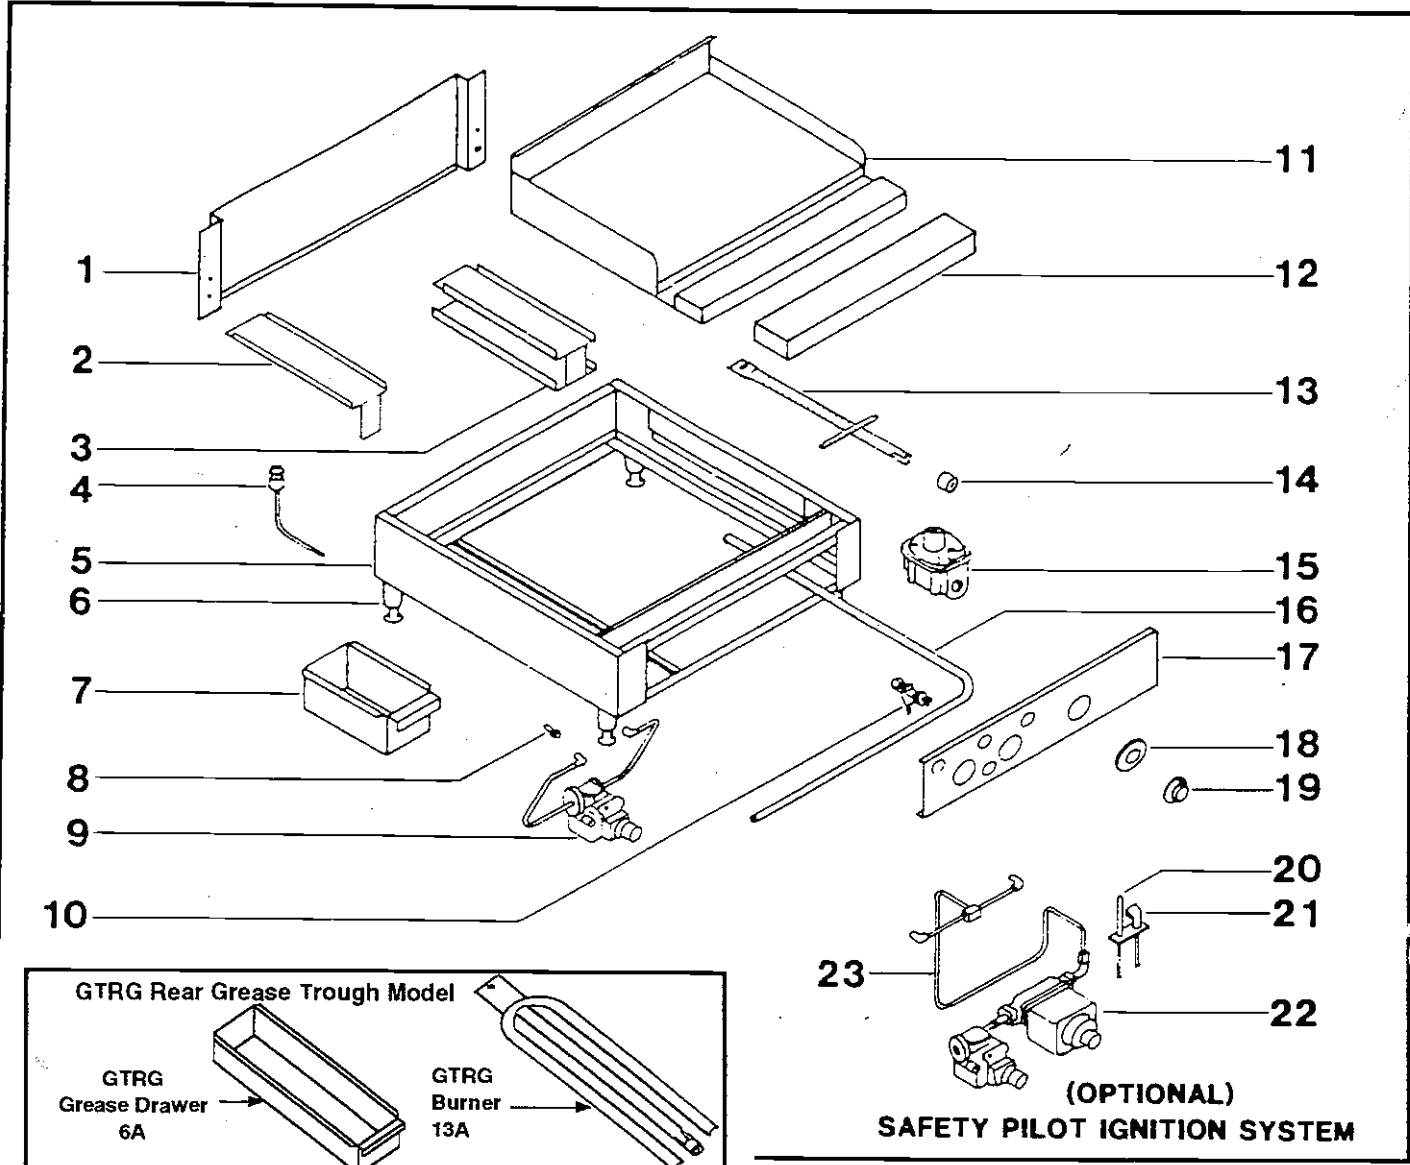

RANKIN-DELUX, INC. MODEL GT THERMOSTATIC GRIDDLE

THE FOLLOWING INFORMATION:
PART NO. D. TYPE OF GAS

6A	GTRG-6A	Rear Gutter Grease Drawer	44.00
13A	GTRG-13A	Rear Gutter Burner	60.00

MODEL GT GRIDDLE-THERMOSTAT CONTROLLED			
Item No.	Part No.	Description	Price
4	GT-04	Lighter Tube w/Tip	\$ 9.00
6	GT-06	Leg	14.00
7	GT-07	Grease Pan	34.00
8	GT-08	Orifice Hood-Nat Gas	2.00
8A	GT-8A	Orifice Hood-Propane Gas	2.00
9	GT-09	BJWA Thermostat	102.00
10	GT-10	Dual Pilot Valve	12.00
10A	GT-10A	Single Pilot Valve	10.00
13	GT-13	Burner w/cross-over	28.00
15	GT-15	Regulator -Natural Gas	26.00
15A	GT-15A	Regulator -Propane Gas	26.00
18	GT-18	BJWA Bezel	8.00
19	GT-19	BJWA Dial	8.00
24	GT-24	Elbow Ftg w/ Lock Nut	10.00