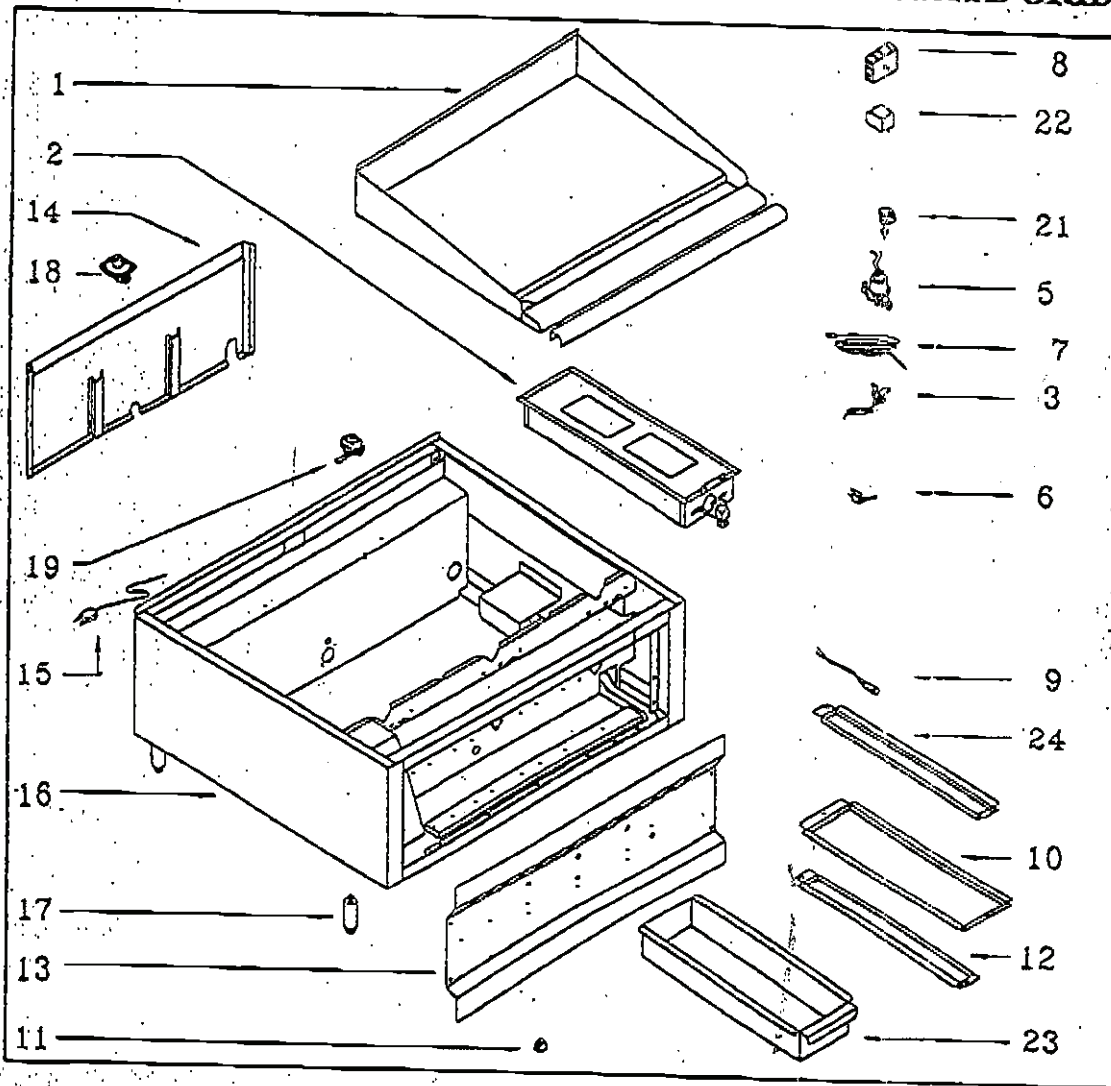

RANKIN-DELUX, INC. MODEL RD100 SERIES SOLID STATE GRIDDLE

WHEN ORDERING PARTS, PLEASE PROVIDE THE FOLLOWING INFORMATION:
A. MODEL NO. B. SERIAL NUMBER C. PART NO. D. TYPE OF GAS

Item	Part No.	Description	LIST	Item	Part No.	Description	LIST
1	RD100-01*	Griddle Plate Assembly (*Specify Model)		13	RD100-13*	Front Panel (*Specify Model)	
2	RD100-02	Infra-Red Burner	278.00	14	RD100-14*	Back Panel (*Specify Model)	
3	RD100-03	Pilot Assembly	40.00	15	RD100-15	Power Cord	20.00
4	RD100-04	Natural Orifice	2.00	16	RD100-16*	Unit Body (*Specify Model)	
4A	RD100-04A	L.P. Orifice	2.00	17	RD100-17	Adjustable Leg	20.00
5	RD100-05	Solenoid Valve	60.00	18	RD100-18	Gas Regulator - Natural	26.00
6	RD100-06	Toggle Switch	2.00	18A	RD100-18A	Gas Regulator - L.P.	26.00
7	RD100-07	Sensor Probe	46.00	19	RD100-19	Gas Service Shut Off Valve	36.00
8	RD100-08	Solid State Thermostat	104.00	20	RD100-20*	Manifold (*Specify Model)	
9	RD100-09	On/Off Indicator Light - Green	18.00	21	RD100-21	Flame Switch	60.00
9A	RD100-09A	Burner Ignition Light - Red	18.00	22	RD100-22	Spark Ignitor	60.00
10	RD100-10	Burner Spacer - Center	24.00	23	RD100-23	Grease Drawer	32.00
11	RD100-11	Knob	8.00	24	RD100-24	Burner Spacer - Right Side	12.00
12	RD100-12	Burner Spacer - Left Side	12.00				

Australia Price -- 58/List