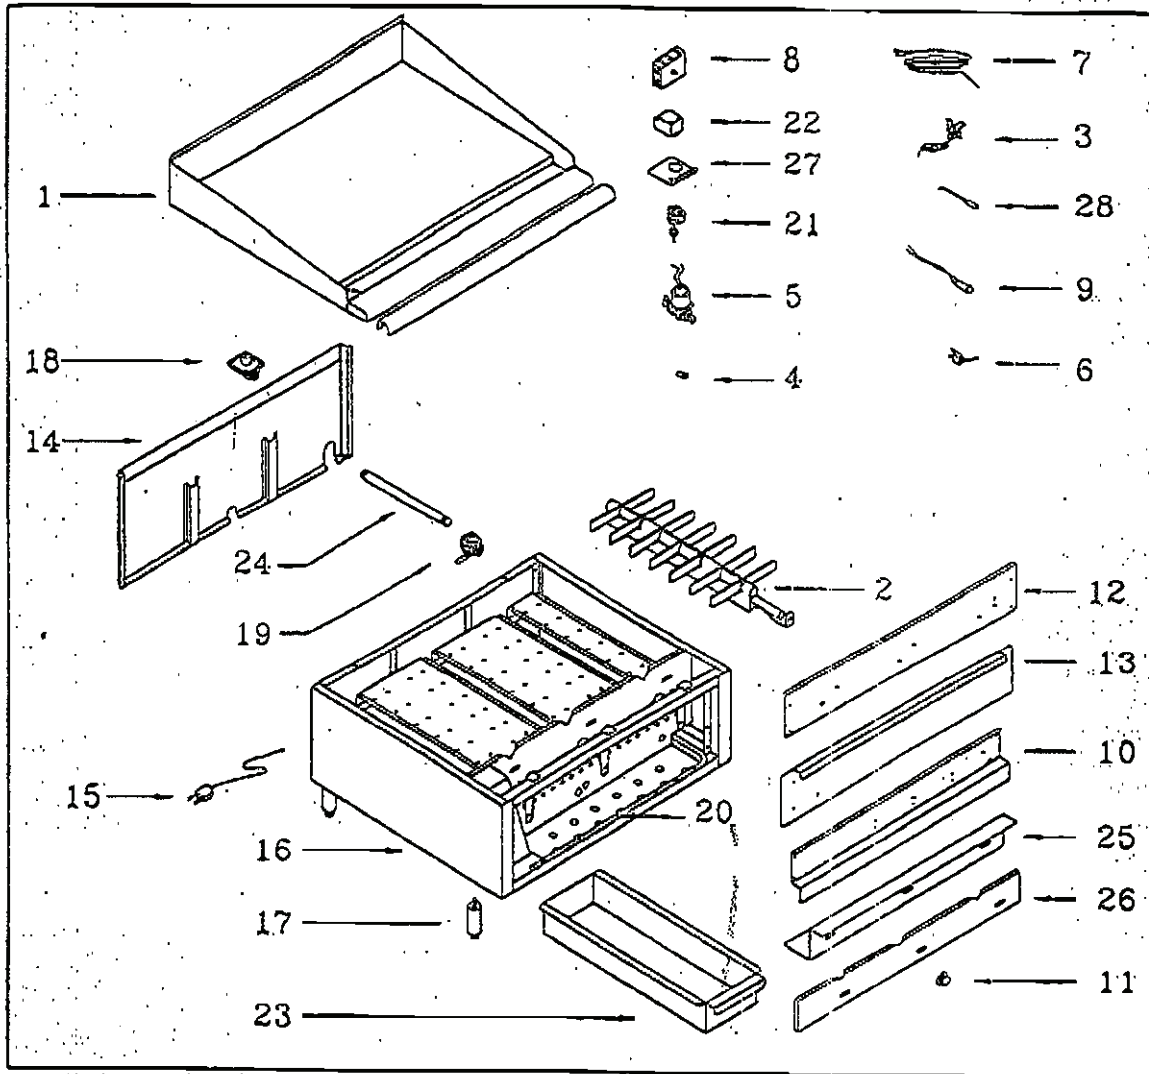

RANKIN-DELUX, INC. MODEL RD90 SERIES SOLID STATE GRIDDLE

WHEN ORDERING PARTS, PLEASE PROVIDE THE FOLLOWING INFORMATION:
A. MODEL NO. B. SERIAL NUMBER C. PART NO. D. TYPE OF GAS

Item	Part No.	Description	LIST	Item	Part No.	Description	LIST
1	RD90-01	Griddle Plate Assembly (*Specify Model)		15	RD90-15	Power Cord	11.50
2	RD90-02	RD90 Burner	132.00	16	RD90-16	Unit Body (*Specify Model)	20.00
3	RD90-03	Pilot Assembly	40.00	17	RD90-17	Adjustable Leg	20.00
4	RD90-04	Orifice - Natural	2.00	18	RD90-18	Gas Regulator - Natural	26.00
4	RD90-04A	Orifice - LP	2.00	18	RD90-18A	Gas Regulator - LP	26.00
5	RD90-05	Solenoid Valve	60.00	19	RD90-19	Gas Service Shut off Valve	36.00
6	RD90-06	Toggle Switch	2.00	20	RD90-20	Manifold (*Specify Model)	
7	RD90-07	Sensor Probe	60.00	21	RD90-21	Flame Switch	60.00
8	RD90-08	Solid State Thermostat 903 x 904	92.00	22	RD90-22	Spark Module	60.00
9	RD90-09	Burner Ignition Indicator Light - Red	18.00	23	RD90-23	Grease Drawer	32.00
10	RD90-10	Control Panel (*Specify Model)		24	RD90-24	3/4 x 3/4 x 13 1/2 Extension Pipe	8.00
11	RD90-11	Knob T-STAT DIAL	8.00	25	RD90-25	Inner Control Comp. Heat Shield (*Specify Model)	
12	RD90-12	Upper Front Panel (*Specify Model)		26	RD90-26	Burner Comp. Heat Shield (*Specify Model)	
13	RD90-13	Control Comp. Door (*Specify Model)		27	RD90-27	Bracket for Ignitor and Flame Switch	8.00
14	RD90-14	Back Panel (*Specify Model)		28	RD90-28	On/Off Indicator Light - Green	18.00