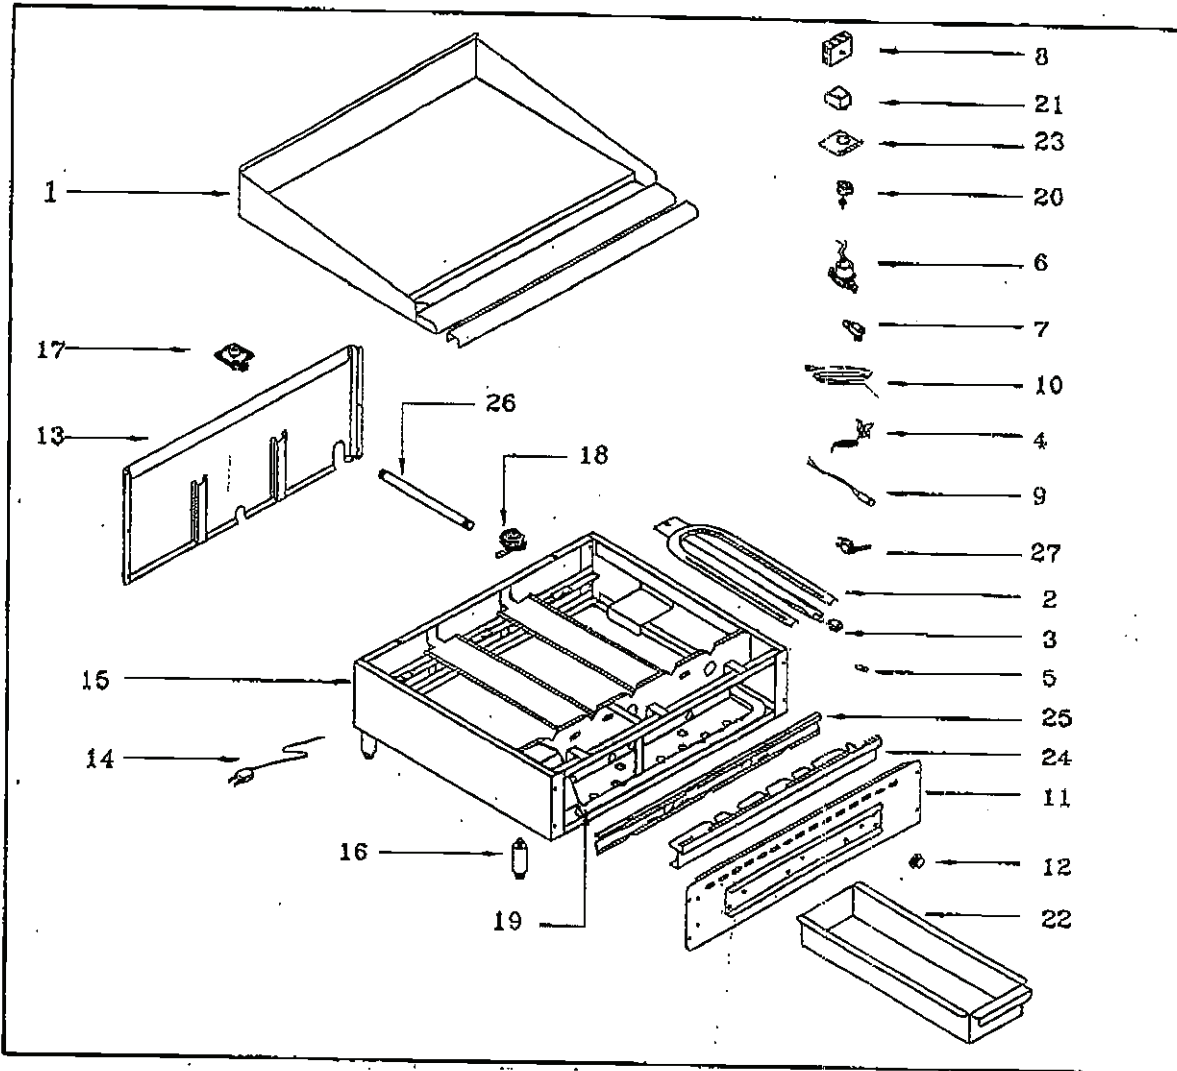

RANKIN-DELUX, INC. MODEL RD85 SERIES SAE SERIES SOLID STATE GRIDDLE

WHEN ORDERING PARTS, PLEASE PROVIDE THE FOLLOWING INFORMATION:
A. MODEL NO. B. SERIAL NUMBER C. PART NO. D. TYPE OF GAS

KX-T-STAT 5600/LIST

Item	Part No.	Description	LIST	Item	Part No.	Description	LIST
1	RD85SAE-01*	Griddle Plate Assembly (*Specify Model)	LIST	14	RD85SAE-14	Power Cord	20.00
2	RD85SAE-02	RD85 Burner with Air Shutter	72.00	15	RD85SAE-15*	Unit Body (*Specify Model)	
3	RD85SAE-03	Air Shutter Only	5.00	16	RD85SAE-16	Adjustable Leg	20.00
4	RD85SAE-04	Pilot Assembly	8.00	17	RD85SAE-17	Gas Regulator - Natural	26.00
5	RD85SAE-05	Natural Orifice	2.00	17	RD85SAE-17A	Gas Regulator - L.P.	26.00
6	RD85SAE-05A	L.P. Orifice	2.00	18	RD85SAE-18	Gas Service Shut off Valve	36.00
8	RD85SAE-06	Silind Valve	60.00	19	RD85SAE-19*	Manifold (*Specify Model)	
7	RD85SAE-07	Pilot Adjustment Valve	12.00	20	RD85SAE-20	Flame Switch	60.00
8	RD85SAE-08	Solid State Thermostat	92.00	21	RD85SAE-21	Spark Ignitor	60.00
9	RD85SAE-09	Burner Ignition Indicator Light <i>Red</i>	18.00	22	RD85SAE-22	Grease Drawer	32.00
10	RD85SAE-10	Sensor Probe	60.00	23	RD85SAE-23	Bracket for Ignitor and Flame Switch	6.00
11	RD85SAE-11*	Front Panel (*Specify Model)		24	RD85SAE-24*	Front Comp. Heat Shield (*Specify Model)	
12	RD85SAE-12	Thermostat Knob	8.00	25	RD85SAE-25*	Heat Shield w/ Insulation Strip (*Specify Model)	
13	RD85SAE-13*	Back Panel (*Specify Model)		26	RD85SAE-26	3/4 x 3/4 x 13 1/2 Extension Pipe	8.00
				27	RD85SAE-27	Toggle Switch	8.00
							18.00

RD85SAE-28 on/off Stud with green