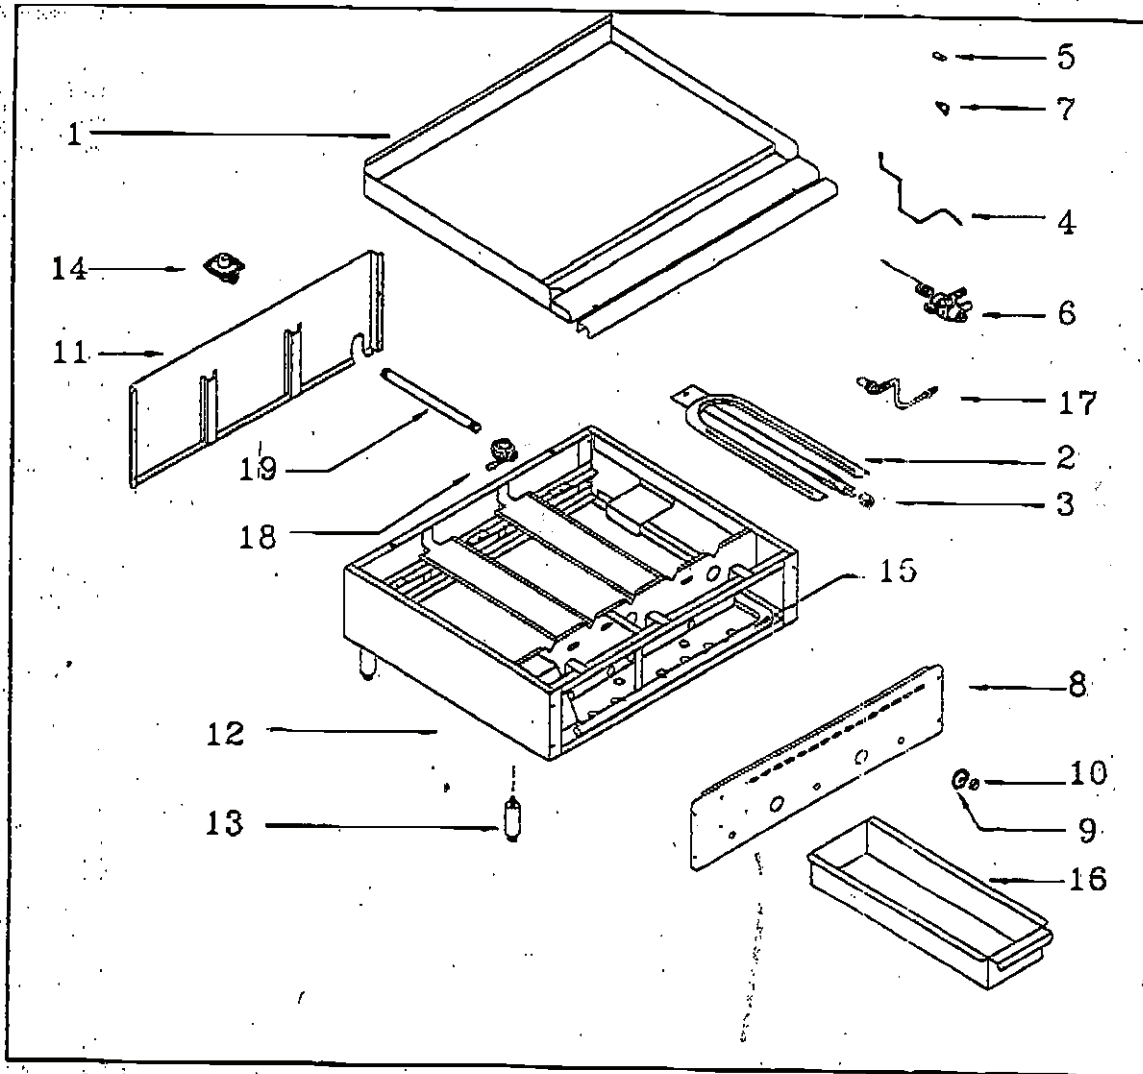

RANKIN-DELUX, INC. MODEL RD80 SERIES GRIDDLE

WHEN ORDERING PARTS, PLEASE PROVIDE THE FOLLOWING INFORMATION:
 A. MODEL NO. B. SERIAL NUMBER C. PART NO. D. TYPE OF GAS

*PARTS SAME AS GT-
SERIES*

Item	Part No.	Description	LIST
1	RD80-01*	Griddle Plate Assembly (*Specify Model)	
2	RD80-02	RD80 Bumer w/ Air Shutter	72.00
3	RD80-03	Air Shutter Only	5.00
4	RD80-04	Pilot Tube and Tip	9.00
5	RD80-05	Natural Orifice	2.00
5	RD80-05A	L.P. Orifice	2.00
6	RD80-06	Thermostat	102.00
7	RD80-07	Pilot Adjustment Valve	12.00
8	RD80-08*	Front Panel (*Specify Model)	
9	RD80-09	Chrome Bezel	8.00

Item	Part No.	Description	LIST
10	RD80-10	Knob	8.00
11	RD80-11*	Back Panel (*Specify Model)	
12	RD80-12*	Unit Body (*Specify Model)	
13	RD80-13	Adjustable Leg	20.00
14	RD80-14	Gas Regulator - Natural	26.00
14	RD80-14A	Gas Regulator - L.P.	26.00
15	RD80-15*	Manifold (*Specify Model)	
16	RD80-16	Grease Drawer	32.00
17	RD80-17	Aluminum Tubing w/ Brass Fittings	10.00
18	RD80-18	Gas Service Shut off Valve	36.00
19	RD80-19	3/4 x 3/4 x 13 1/2 Extension Pipe	8.00