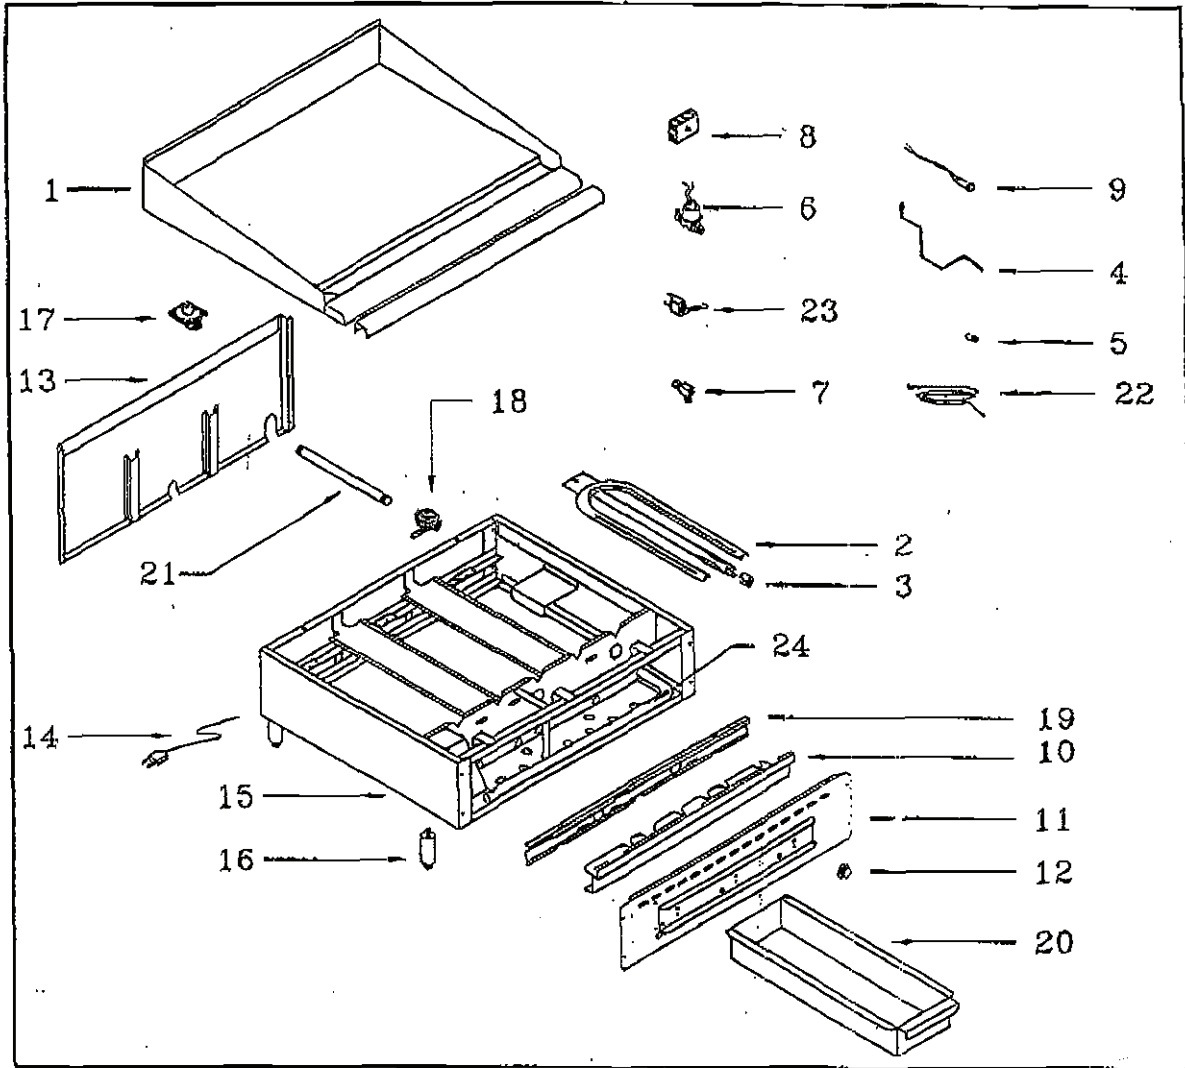

ATTN: CURT

PAGE 1 OF 2 PAGES

RANKIN-DELUX, INC. MODEL RD85 SERIES SOLID STATE GRIDDLE

WHEN ORDERING PARTS, PLEASE PROVIDE THE FOLLOWING INFORMATION:
A. MODEL NO. B. SERIAL NUMBER C. PART NO. D. TYPE OF GAS

PLEASE INCLUDE MODEL & SERIAL
ON ALL ORDERS.

KX-T-STAT - 56.00/LIST

Item	Part No.	Description	LIST
1	RD85-01*	Griddle Plate Assembly (*Specify Model)	
2	RD85-02	RD85 Burner with Air Shutter	72.00
3	RD85-03	Air Shutter only	5.00
4	RD85-04	Pilot Tube With Tip	9.00
5	RD85-05	Natural - Orifice	2.00
5	RD85-05A	L.P. - Orifice	2.00
6	RD85-08	Solenoid Valve	60.00
7	RD85-07	Pilot Adjustment Valve	12.00
8	RD85-08	Solid State Thermostat	92.00
9	RD85-09	Burner Ignition Indicator Light <i>Red</i>	18.00
10	RD85-10*	Front Comp. Heat Shield (*Specify Model)	
11	RD85-11*	Front Panel (*Specify Model)	
12	RD85-12	Thermostat Knob	8.00

Item	Part No.	Description	LIST
13	RD85-13*	Back Panel (*Specify Model)	
14	RD85-14	Power Cord	20.00
15	RD85-15*	Unit Body (*Specify Model)	
16	RD85-16	Adjustable Leg	20.00
17	RD85-17	Gas Regulator - Natural	26.00
17	RD85-17A	Gas Regulator - L.P.	26.00
18	RD85-18	Gas Service Shut off Valve	36.00
19	RD85-19*	Heat Shield w/ Insulation Strip (*Specify Model)	
20	RD85-20	Grease Drawer	38.00
21	RD85-21	3/4 x 3/4 x 13 1/2 Extension Pipe	8.00
22	RD85-22	Sensor Probe	60.00
23	RD85-23	Toggle Switch	2.00
24	RD85-24	Manifold (*Specify Model)	

RD85-25 ON/OPP. End. Lite Green 18.00