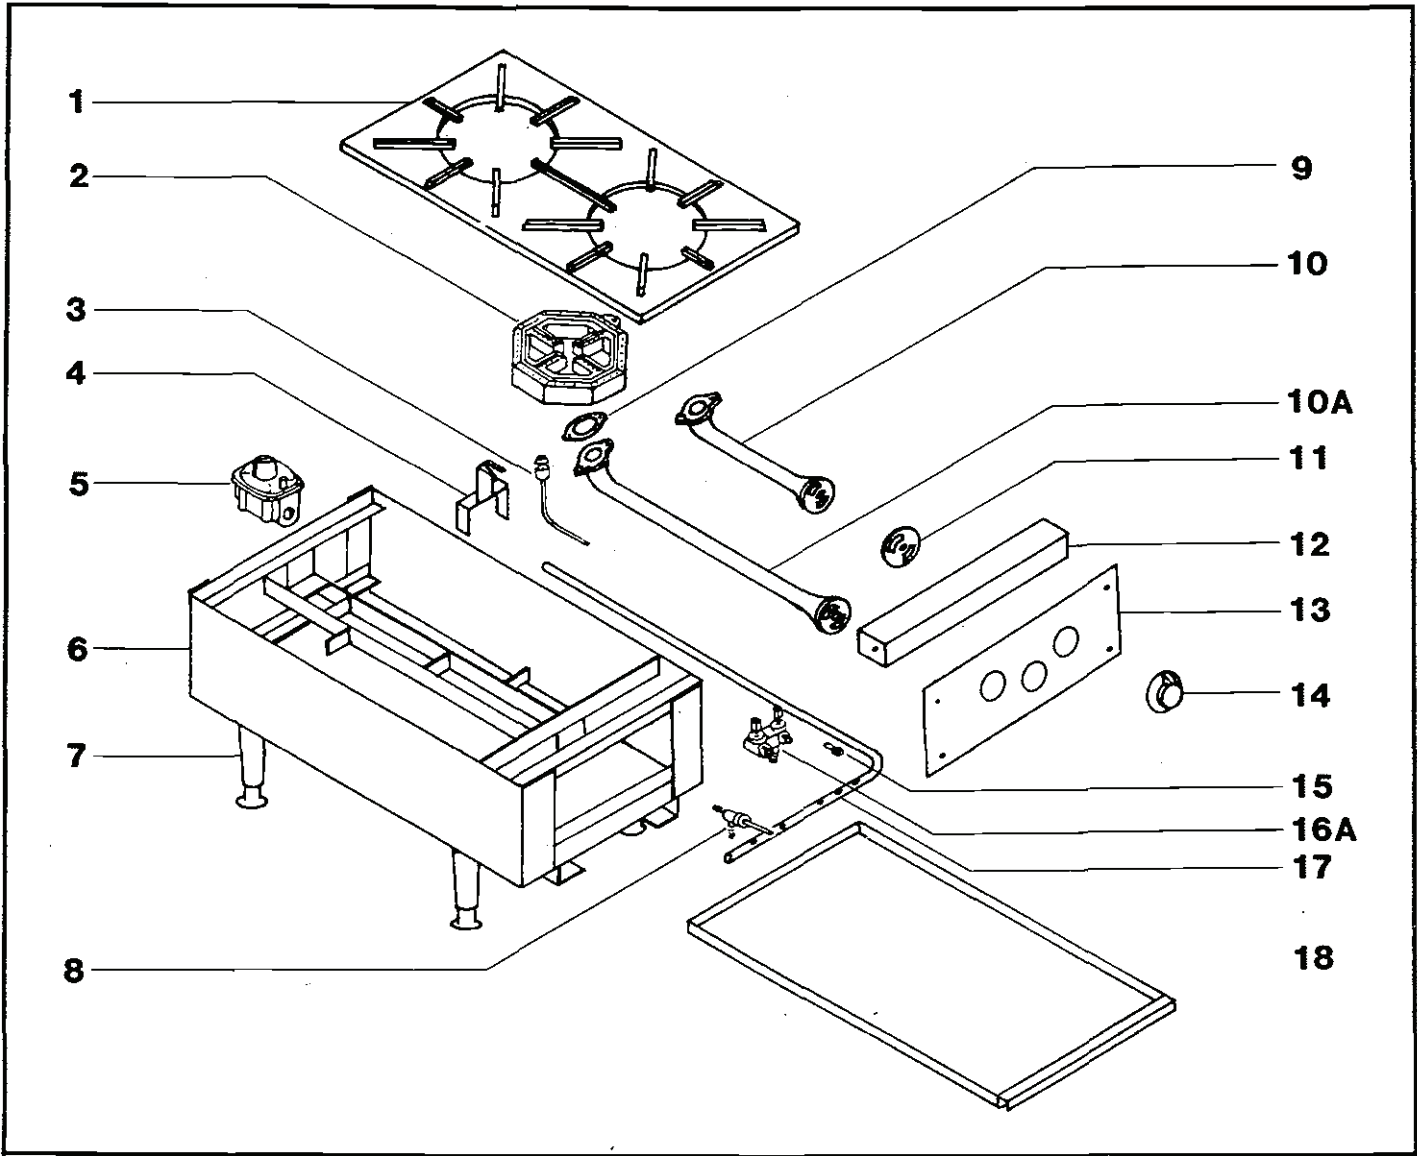

# RANKIN-DELUX, INC. MODEL RDHP/RDR OPEN BURNER HOT PLATE

WHEN ORDERING PARTS, PLEASE PROVIDE THE FOLLOWING INFORMATION:  
 A. MODEL NO. B. SERIAL NUMBER C. PART NO. D. TYPE OF GAS

## OPEN BURNERS / MODEL RDHP - MODEL RDR

Item No.	Part No.	Description	Price
1	RDHP-212-01	Top Grate -12 x24	\$ 104.00
1	RDHP-112-01	Top Grate -12 x12	50.00
2	RDHP-02	Burner Head	48.00
3	RDHP-03	Lighter tube w/tip -Front	9.00
3	RDHP-03A	Lighter tube w/tip -Rear	10.50
5	RDHP-05	Regulator-Nat Gas	26.00
5A	RDHP-05A	Regulator-Propane Gas	26.00
7	RDHP-07	Leg	14.00
8,15,15A	RDHP-08	Burner Valve w/orifice	14.00
9	RDHP-09	Gasket for Burner Head	2.00
10	RDHP-10	Short Venturi	16.00

Item No.	Part No.	Description	Price
10A	RDHP-10A	Long Venturi	32.00
14	RDHP-14	Valve Knob	8.00
16	RDHP-16	Pilot Valve -Single	10.00
16A	RDHP-16A	Pilot Valve -Double	12.00
18	RDHP-112-18	Drip Pan-12" Single Depth	24.00
18	RDHP-224-18	Drip Pan-24" Single Depth	30.00
18	RDHP-212-18	Drip Pan-12" Double Depth	28.00
18	RDHP-424-18	Drip Pan-24" Double Depth	42.00
18	RDHP-636-18	Drip Pan-36" Double Depth	56.00
18	RDHP-848-18	Drip Pan-48" Double Depth	70.00