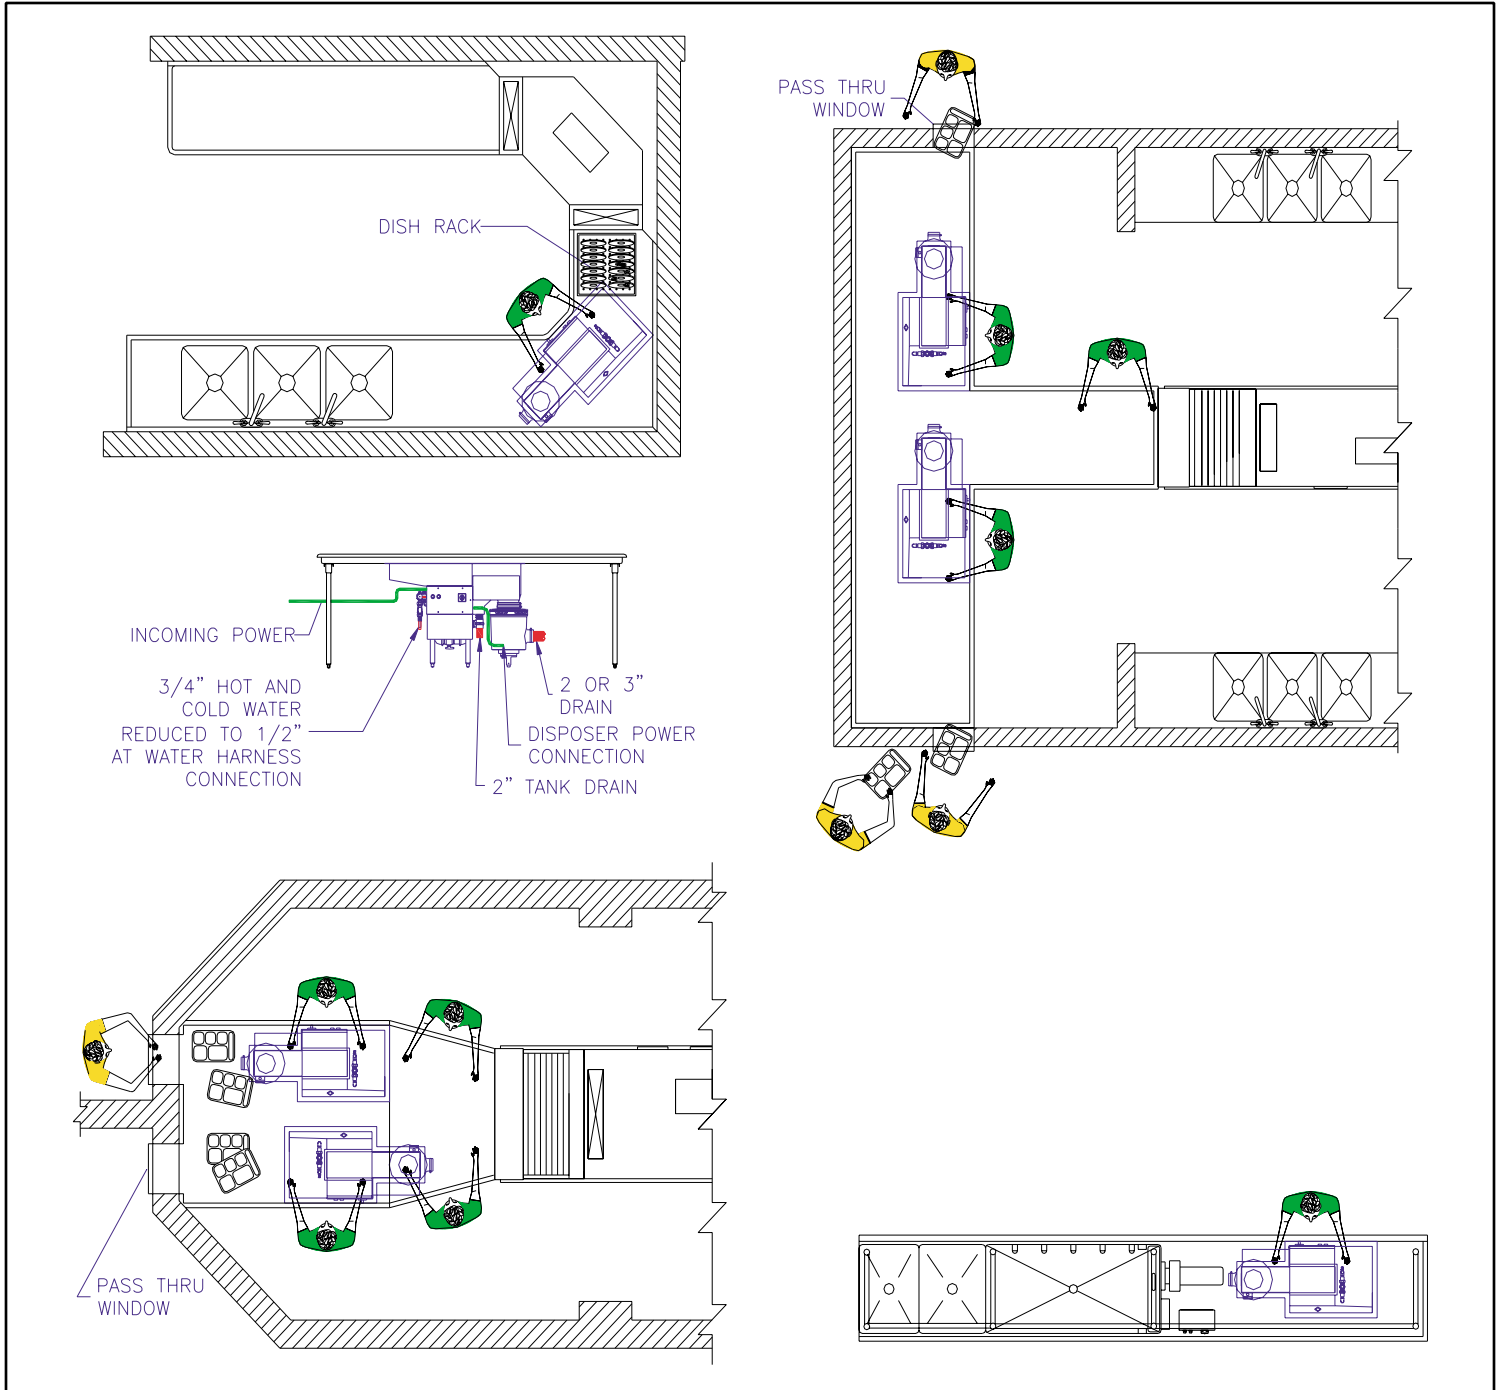

Salvajor Pot Pan ScrapMaster Model PSM

TYPICAL INSTALLATIONS

The Salvajor Company 4530 East 75th Terrace Kansas City, Missouri 64132-2081, USA
 1-800-821-3136 (816) 363-1030 FAX: 1-800-832-9373
 www.salvajor.com Email: sales@salvajor.com service@salvajor.com
 Manufacturers of Commercial Food Waste Disposing Systems since 1944