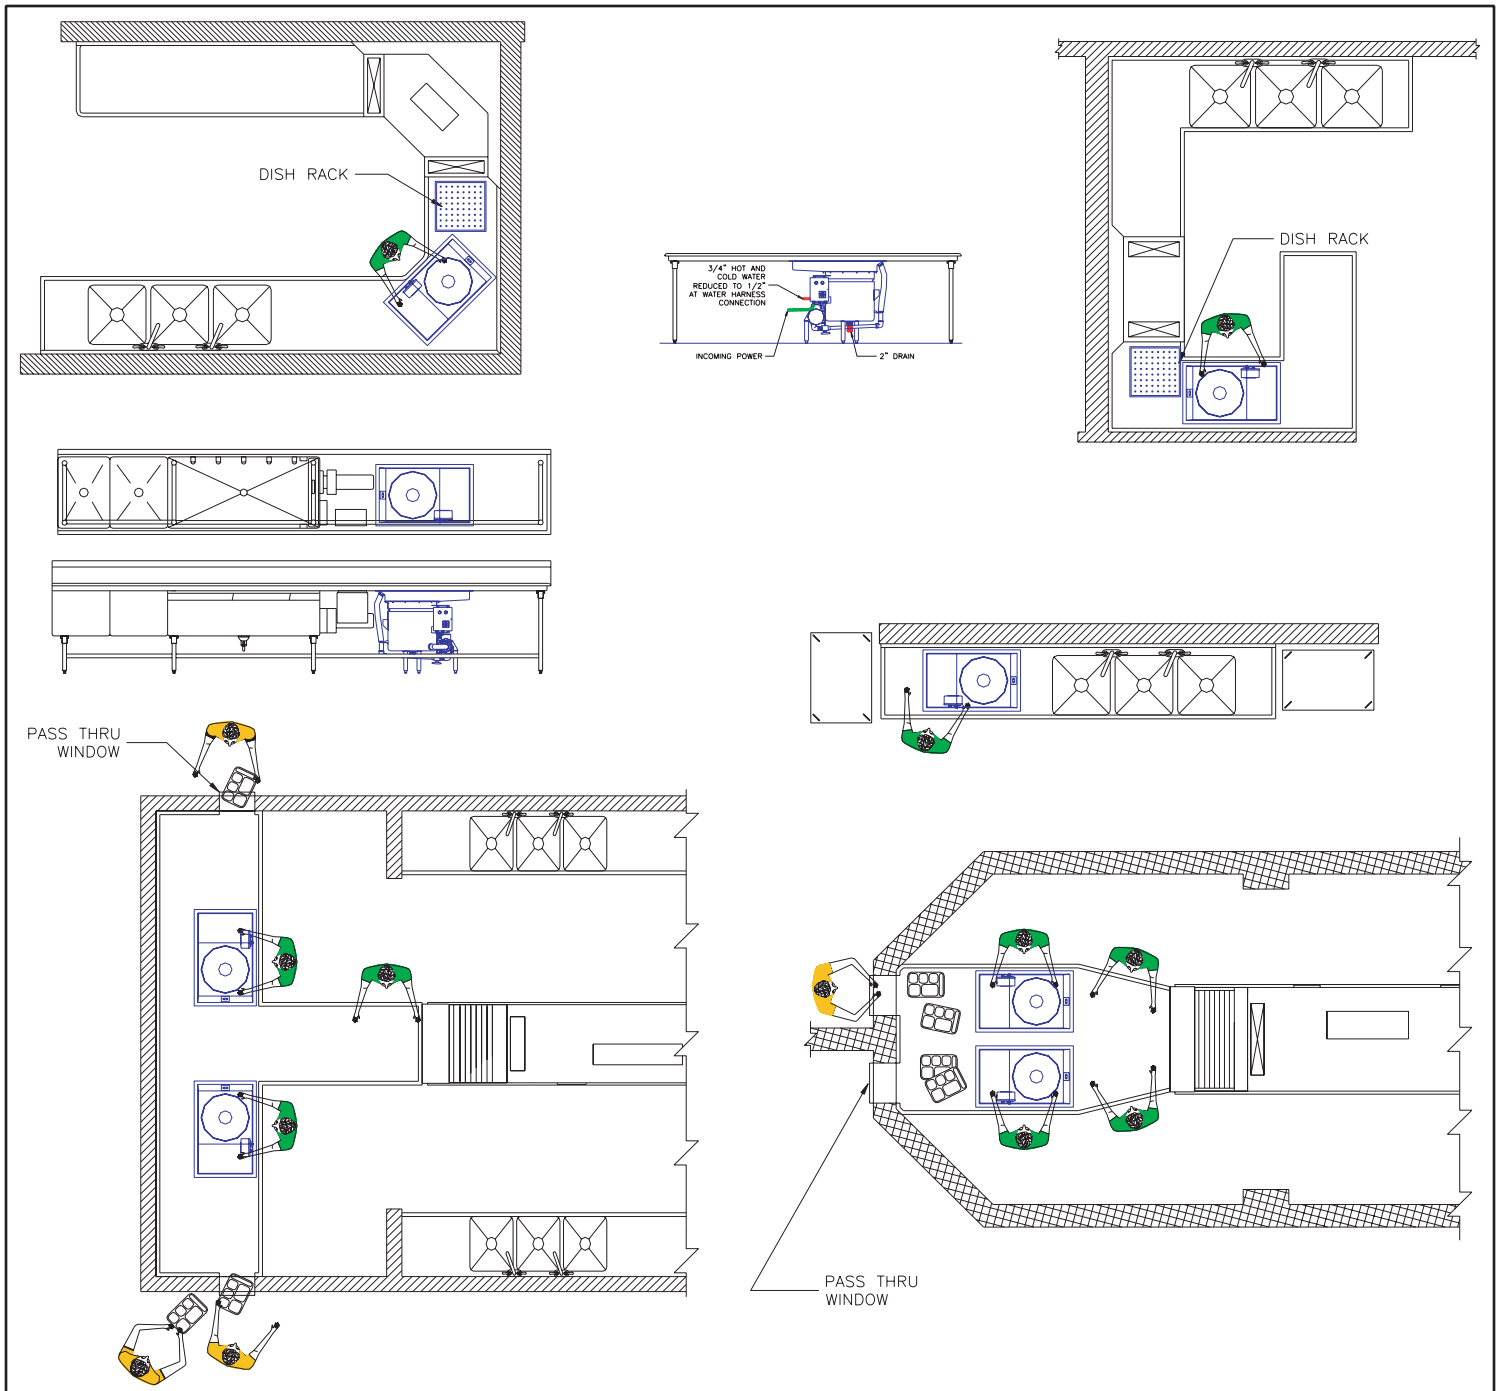

Salvajor Pot/Pan Scrap Collector

Model P914

TYPICAL INSTALLATIONS

The Salvajor Company 4530 East 75th Terrace Kansas City, Missouri 64132-2081, USA
 1-800-821-3136 (816) 363-1030 FAX: 1-800-832-9373
 www.salvajor.com Email: sales@salvajor.com service@salvajor.com
 Manufacturers of Commercial Food Waste Disposing Systems since 1944