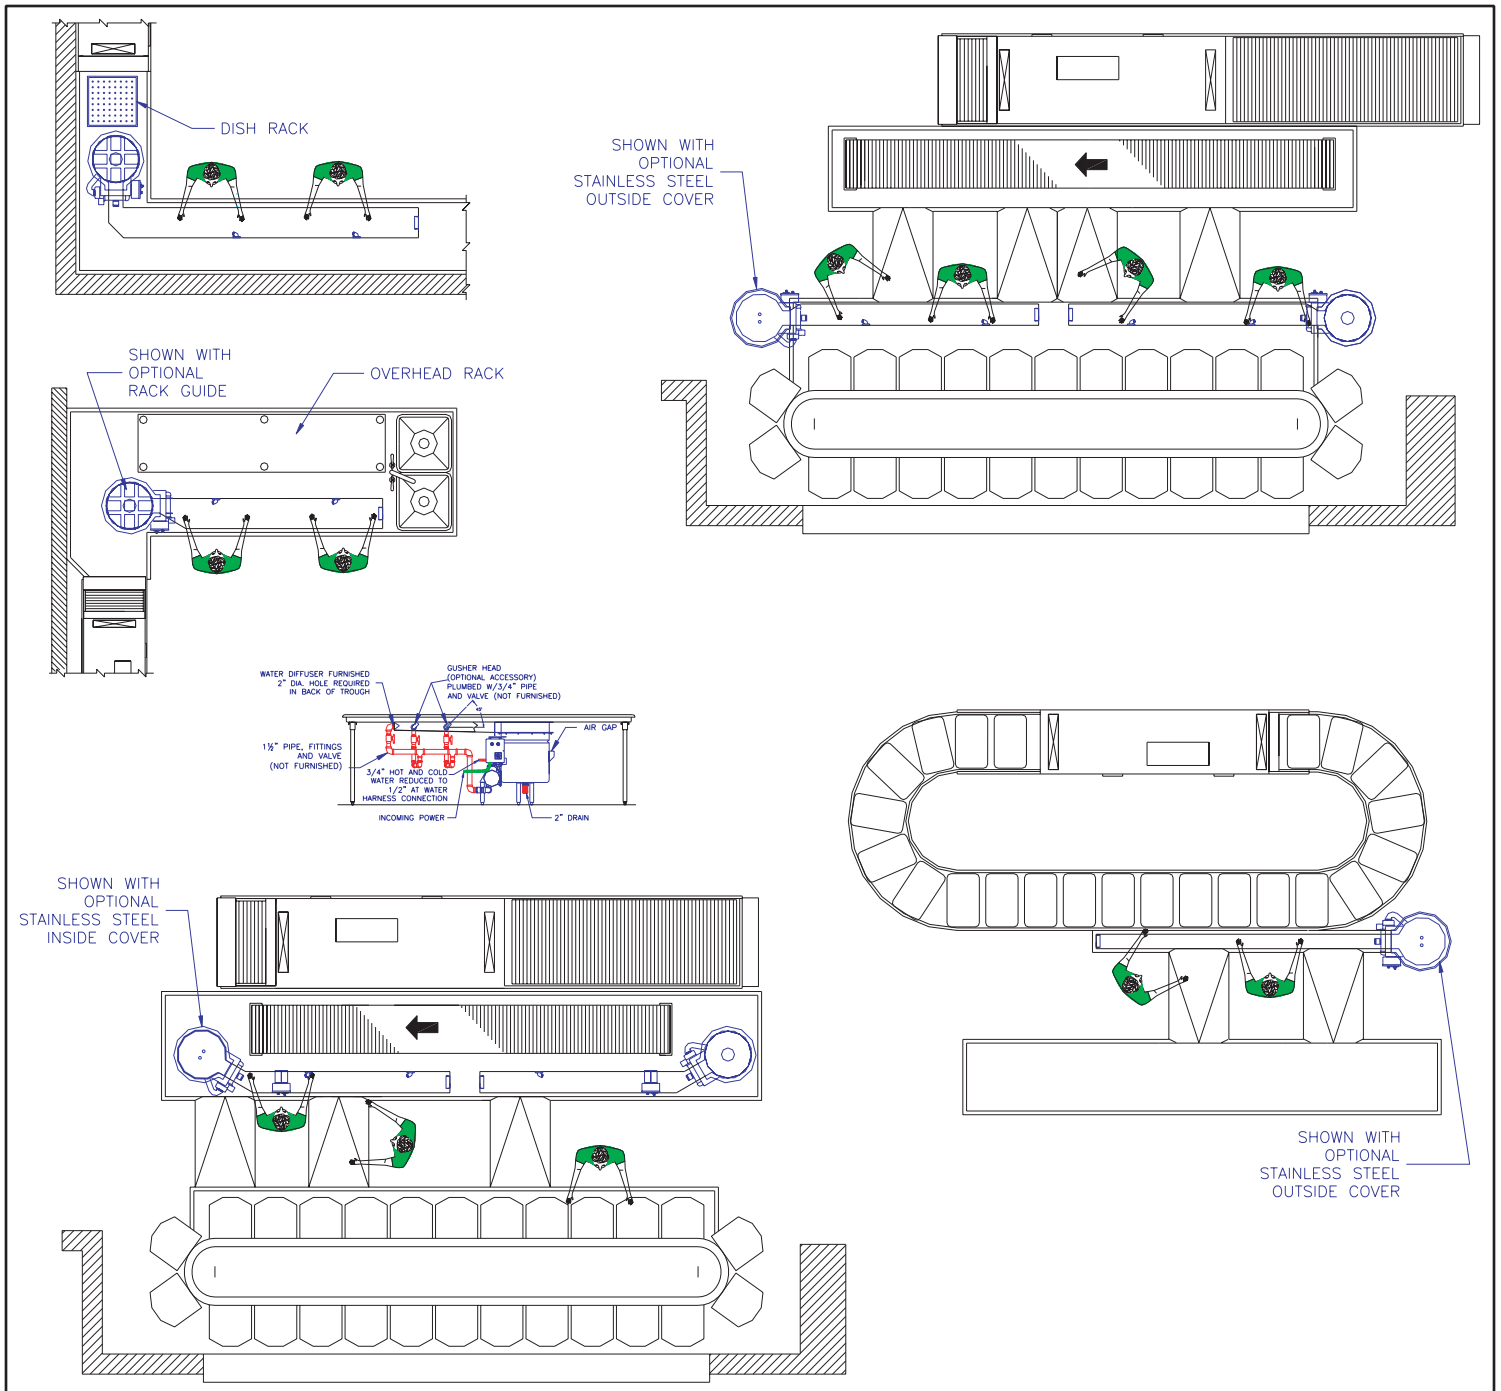

Salvajor Trough Collector

Model S419

TYPICAL INSTALLATIONS

The Salvajor Company 4530 East 75th Terrace Kansas City, Missouri 64132-2081, USA
1-800-821-3136 (816) 363-1030 FAX: 1-800-832-9373
www.salvajor.com Email: sales@salvajor.com service@salvajor.com
Manufacturers of Commercial Food Waste Disposing Systems since 1944