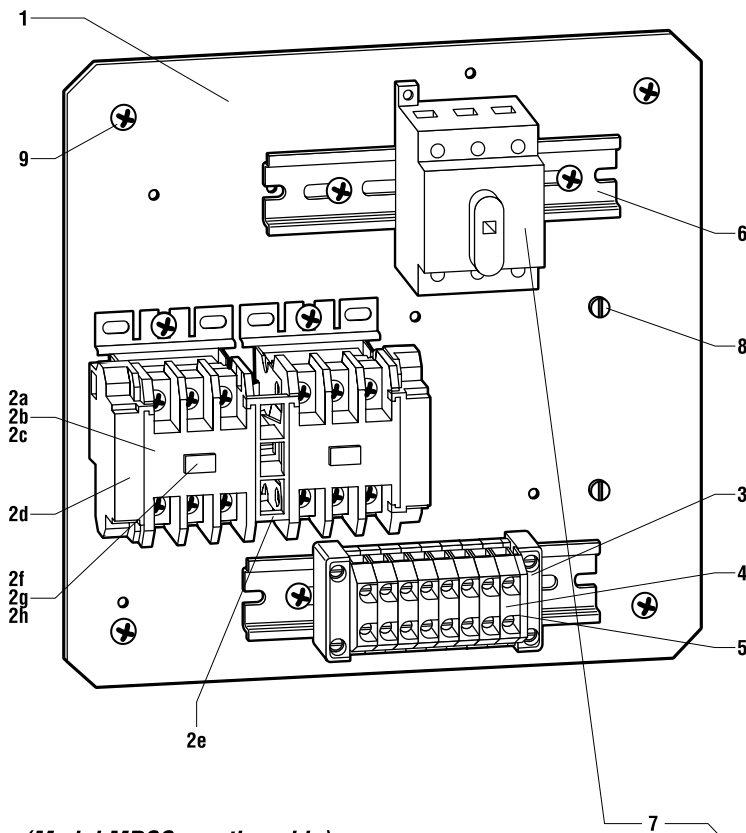

Salvajor Model MRSS

Manual Reversing

PRE-WIRED CONTROL PANEL PARTS BREAKDOWN

MRSS Item Numbers

VOLTAGE	PHASE	ITEM NO.
115	1	MRSS4
208 or 230	1	MRSS5
208 or 230	3	MRSS7
460	3	MRSS9

ITEM	PART NO.	DESCRIPTION
1	79IP	Inner Panel MRSS
2a	994305	Contact Assembly 115V
2b	994306	Contact Assembly 208-230V
2c	994307	Contact Assembly 460V
2d	994299	Auxiliary Contact*
2e	994302	Mechanical Interlock*
2f	994173	Contact 115V*
2g	994303	Contact 208-230V*
2h	994316	Contact 460V*
3	994294	End Clamp
4	994292	Terminal Block
5	994293	End Barrier
6	994005	Din Rail Mounting Track
7	SCR1032	Ground Screw 10-32
8	997093	Screw 10-32 X 3/8"
9	79GA	Lid Gasket Assembly
10	ABD100B	Button Start
11	ABD200A	Button Stop
12	994300	Selector Switch
13	79BA	7" X 9" Box Assembly
14	997032	Screw 10-32 X 5/8"

* Included with 2a, 2b, or 2c

7" x 9" Box Assembly

(Model MRSS-LD on other side)

Salvajor Model MRSS-LD

Manual Reversing with Line Disconnect

PRE-WIRED CONTROL PANEL PARTS BREAKDOWN

(Model MRSS on other side)

MRSS-LD Item Numbers		
VOLTAGE	PHASE	ITEM NO.
115	1	MRSSLD4
208 or 230	1	MRSSLD5
208 or 230	3	MRSSLD7
460	3	MRSSLD9

ITEM	PART NO.	DESCRIPTION
1	122IP	Inner Panel MRSS-LD
2a	994305	Contact Assembly 115V
2b	994306	Contact Assembly 208-230V
2c	994307	Contact Assembly 460V
2d	994299	Auxiliary Contact*
2e	994302	Mechanical Interlock*
2f	994173	Contact 115V*
2g	994303	Contact 208-230V*
2h	994316	Contact 460V*
3	994294	End Clamp
4	994292	Terminal Block
5	994293	End Barrier
6	994005	Din Rail Mounting Track
7	994177	Line Disconnect Assembly
7a	994263	Line Disconnect Handle
8	SCR1032	Ground Screw 10-32
9	997093	Screw 10-32 X 3/8"
10	ABD100B	Button Start
11	ABD200A	Button Stop
12	994300	Selector Switch
13	122GA	Lid Gasket Assembly
14	1212BA	12" Box Assembly
15	997032	Screw 10-32 X 5/8"