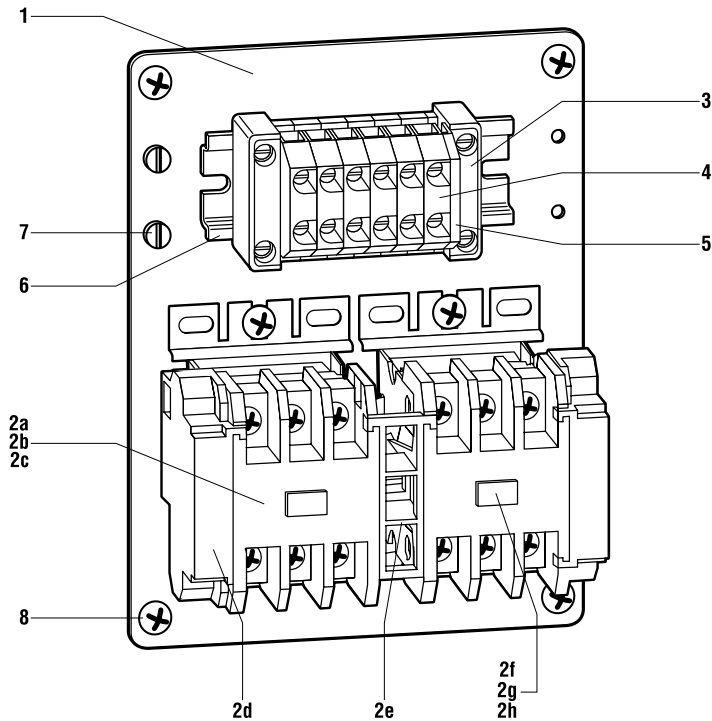

Salvajor Model MRSS

Manual Reversing

PRE-WIRED CONTROL PANEL PARTS BREAKDOWN

MRSS Item Numbers

VOLTAGE	PHASE	ITEM NO.
115	1	MRSS4
208 or 230	1	MRSS5
208 or 230	3	MRSS7
460	3	MRSS9

ITEM	PART NO.	DESCRIPTION
1	79IP	Inner Panel MRSS
2a	994305	Contact Assembly 115V
2b	994306	Contact Assembly 208-230V
2c	994307	Contact Assembly 460V
2d	994299	Auxiliary Contact*
2e	994302	Mechanical Interlock*
2f	994173	Contact 115V*
2g	994303	Contact 208-230V*
2h	994316	Contact 460V*
3	994294	End Clamp
4	994292	Terminal Block
5	994293	End Barrier
6	994005	Din Rail Mounting Track
7	SCR1032	Ground Screw 10-32
8	997093	Screw 10-32 X 3/8"
9	79GA	Lid Gasket Assembly
10	ABD100B	Button Start
11	ABD200A	Button Stop
12	994300	Selector Switch
13	79BA	7" X 9" Box Assembly
14	997032	Screw 10-32 X 5/8"

* Included with 2a, 2b, or 2c

7" x 9" Box Assembly

(Model MRSS-LD on other side)

Salvajor Model MRSS-LD

Manual Reversing with Line Disconnect

PRE-WIRED CONTROL PANEL PARTS BREAKDOWN

(Model MRSS on other side)

MRSS-LD Item Numbers		
VOLTAGE	PHASE	ITEM NO.
115	1	MRSSLD4
208 or 230	1	MRSSLD5
208 or 230	3	MRSSLD7
460	3	MRSSLD9

ITEM	PART NO.	DESCRIPTION
1	122IP	Inner Panel MRSS-LD
2a	994305	Contact Assembly 115V
2b	994306	Contact Assembly 208-230V
2c	994307	Contact Assembly 460V
2d	994299	Auxiliary Contact*
2e	994302	Mechanical Interlock*
2f	994173	Contact 115V*
2g	994303	Contact 208-230V*
2h	994316	Contact 460V*
3	994294	End Clamp
4	994292	Terminal Block
5	994293	End Barrier
6	994005	Din Rail Mounting Track
7	994177	Line Disconnect Assembly
7a	994263	Line Disconnect Handle
8	SCR1032	Ground Screw 10-32
9	997093	Screw 10-32 X 3/8"
10	ABD100B	Button Start
11	ABD200A	Button Stop
12	994300	Selector Switch
13	122GA	Lid Gasket Assembly
14	1212BA	12" Box Assembly
15	997032	Screw 10-32 X 5/8"