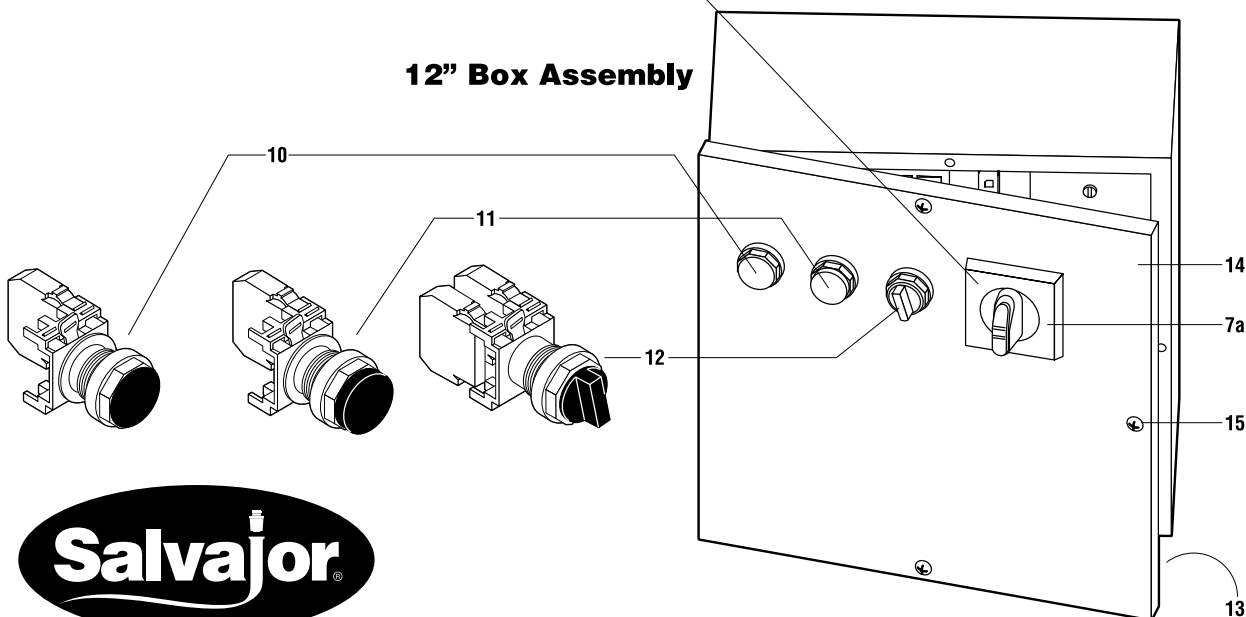

12" Box Assembly

The Salvajor Company 4530 East 75th Terrace Kansas City, Missouri 64132-2081, USA

1-800-821-3136

(816) 363-1030

FAX: 1-800-832-9373

www.salvajor.com

Email:sales@salvajor.com

service@salvajor.com

Manufacturers of Commercial Food Waste Disposing Systems since 1944