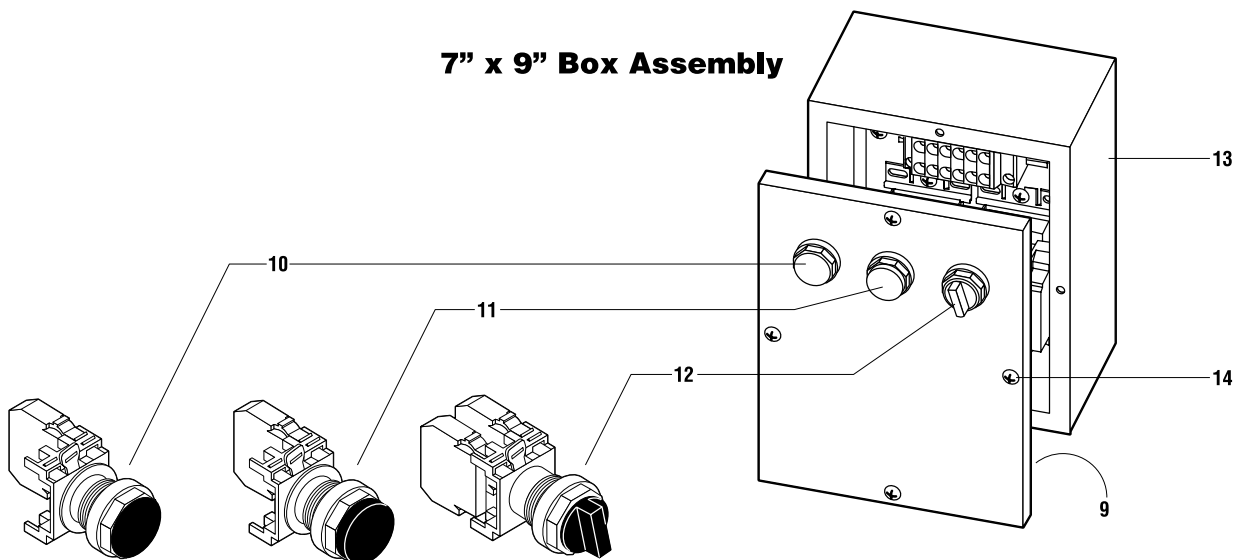

Salvajor Model MRSS

Manual Reversing

PRE-WIRED CONTROL PANEL PARTS BREAKDOWN

MRSS Item Numbers

VOLTAGE	PHASE	ITEM NO.
115	1	MRSS4
208 or 230	1	MRSS5
208 or 230	3	MRSS7
460	3	MRSS9

ITEM	PART NO.	DESCRIPTION
1	79IP	Inner Panel MRSS
2a	994305	Contact Assembly 115V
2b	994306	Contact Assembly 208-230V
2c	994307	Contact Assembly 460V
2d	994299	Auxiliary Contact*
2e	994302	Mechanical Interlock*
2f	994173	Contact 115V*
2g	994303	Contact 208-230V*
2h	994316	Contact 460V*
3	994294	End Clamp
4	994292	Terminal Block
5	994293	End Barrier
6	994005	Din Rail Mounting Track
7	SCR1032	Ground Screw 10-32
8	997093	Screw 10-32 X 3/8"
9	79GA	Lid Gasket Assembly
10	ABD100B	Button Start
11	ABD200A	Button Stop
12	994300	Selector Switch
13	79BA	7" X 9" Box Assembly
14	997032	Screw 10-32 X 5/8"

* Included with 2a, 2b, or 2c

7" x 9" Box Assembly

(Model MRSS-LD on other side)

Salvajor Model MRSS-LD

Manual Reversing with Line Disconnect

PRE-WIRED CONTROL PANEL PARTS BREAKDOWN

(Model MRSS on other side)

MRSS-LD Item Numbers		
VOLTAGE	PHASE	ITEM NO.
115	1	MRSSLD4
208 or 230	1	MRSSLD5
208 or 230	3	MRSSLD7
460	3	MRSSLD9

ITEM	PART NO.	DESCRIPTION
1	122IP	Inner Panel MRSS-LD
2a	994305	Contact Assembly 115V
2b	994306	Contact Assembly 208-230V
2c	994307	Contact Assembly 460V
2d	994299	Auxiliary Contact*
2e	994302	Mechanical Interlock*
2f	994173	Contact 115V*
2g	994303	Contact 208-230V*
2h	994316	Contact 460V*
3	994294	End Clamp
4	994292	Terminal Block
5	994293	End Barrier
6	994005	Din Rail Mounting Track
7	994177	Line Disconnect Assembly
7a	994263	Line Disconnect Handle
8	SCR1032	Ground Screw 10-32
9	997093	Screw 10-32 X 3/8"
10	ABD100B	Button Start
11	ABD200A	Button Stop
12	994300	Selector Switch
13	122GA	Lid Gasket Assembly
14	1212BA	12" Box Assembly
15	997032	Screw 10-32 X 5/8"