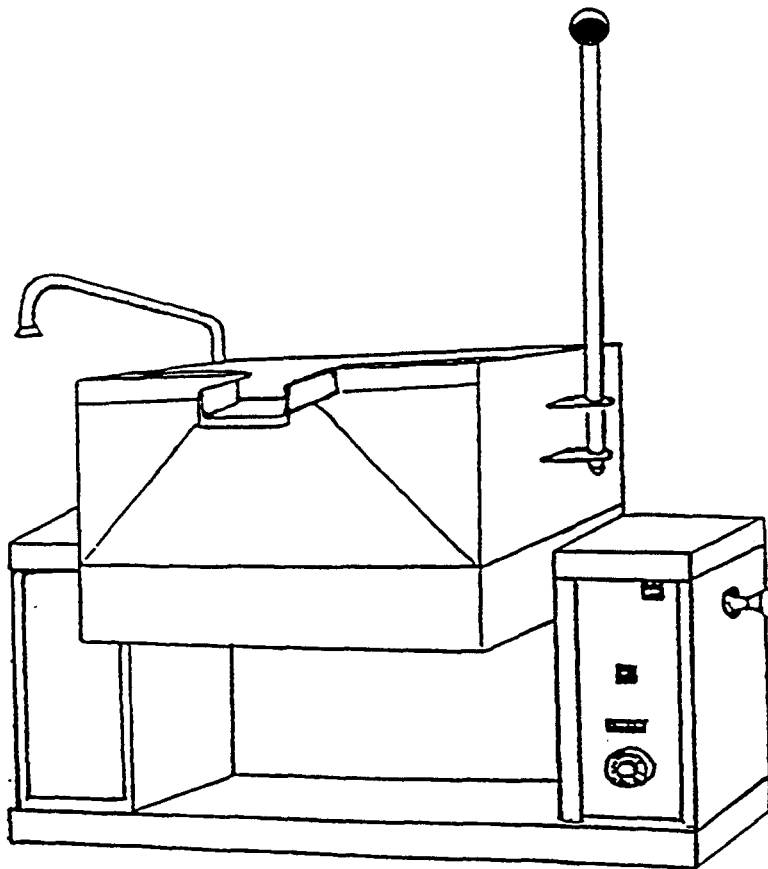

PARTS LIST

ELECTRIC COUNTER TILTING SKILLET

ECTS-12

southbend

A MIDDLEBY COMPANY

1100 Old Honeycutt Road
Fuquay-Varina, NC 27526
(919) 552-9161
FAX (919) 552-9798
(800) 348-2558

PARTS LIST

<u>ITEM</u>	<u>PART NUMBER</u>	<u>DESCRIPTION</u>	<u>QUANTITY</u>
1	2-KB01	Knob	1
2	8-3093	Tilt Handle	1
3	1-7850	Acorn Nut	1
4	8-3092	Tilt Knob	1
5	4-S101	Power Switch	1
6	4-PL08	Pilot Light	1
7	4-TB05	Bezel	1
8	4-TB01	Dial	1
9 **	SF12 DF12	Single Pantry Faucet Double Pantry Faucet	1
10(*)	7-70580	Element Block 208V	1
	7-70581	Element Block 240V, 240/416	1
	7-70582	Element Block 220 / 380V, 380V	1
	7-70583	Element Block 480V	1
	7-70584	Element Block 230V	1
11	9-1003	Bottom Cover (Not Shown)	1
12	9-3303	Strainer (Not Shown)	1
13	3931-1	Faucet Bracket (Not Shown)	1

(*) SELECT AS REQUIRED

** OPTIONAL

PARTS LIST

RIGHT HAND CONSOLE

CONSOLE FRONT VIEW

TOP VIEW

<u>ITEM</u>	<u>PART NUMBER</u>	<u>DESCRIPTION</u>	<u>QUANTITY</u>
1	4-70EU	Ground Lug	1
2**	4-NG41	Contactor (208, 240, 480V)	2
	4-NG41	Contactor (380,416,220/380,240/416)	1
3	4-TH47	Thermostat	1
4	4-S101	Power Switch	1
5	4-TH45	Hi-Limit Thermostat	1
6**	4-22TB	Terminal Block (208, 240, 480V, 380, 416)	2
	4-22ES	End Section	1
	4-22TB	Terminal Block (240/416, 220/380V)	3
7	8-3092	Tilt Knob	1
8	4-PL08	Pilot Light	1

** SELECT AS REQUIRED

PARTS LIST

ITEM	PART NUMBER	DESCRIPTION	QUANTITY
1	9-3217	Component Mtg. Plate	1
2**	4-T251	Transformer 416V	1
	4-T252	Transformer 380V	1
	4-T255	Transformer 480V	1
3**	4-NG41	Contactor (208V, 240V, 480V)	2
	4-NG41	Contactor (380,416,220/380, 240/416V)	1
4	4-22TB	Terminal Block (208,240,380, 416,480V)	2
	4-22ES	End Section	1
	4-22TB	Terminal Block (220/380, 240/416V)	3
5**	4-FU60	Fuse (1 amp 600 V) (380, 416, 480V)	2
6**	8-6037	Fuse Holder (380, 416, 480V)	2