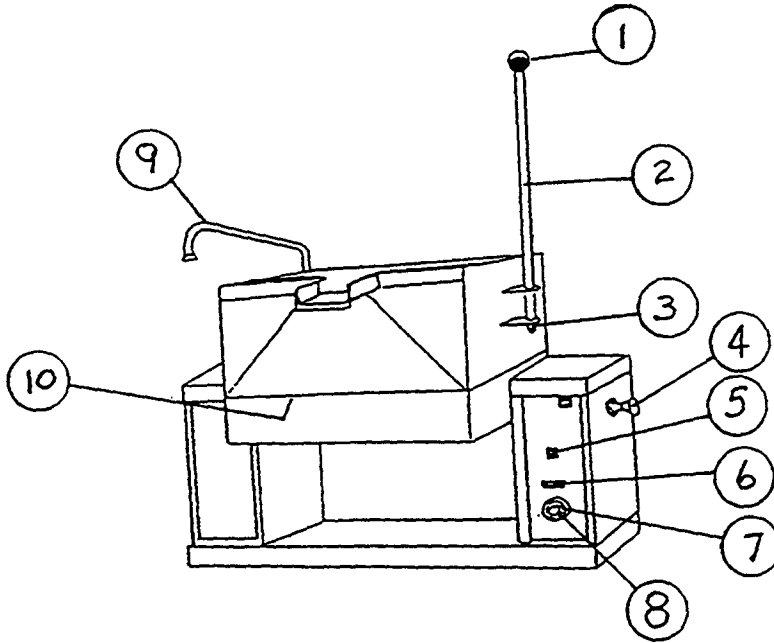

PARTS LIST

ELECTRIC COUNTER TILTING SKILLET

ECTS-12

southbend

A MIDDLEBY COMPANY

1100 Old Honeycutt Road
Fuquay-Varina, NC 27526
(919) 552-9161
FAX (919) 552-9798
(800) 348-2558

PARTS LIST

<u>ITEM</u>	<u>PART NUMBER</u>	<u>DESCRIPTION</u>	<u>QUANTITY</u>
1	2-KB01	Knob	1
2	8-3093	Tilt Handle	1
3	1-7850	Acorn Nut	1
4	8-3092	Tilt Knob	1
5	4-S101	Power Switch	1
6	4-PL08	Pilot Light	1
7	4-TB05	Bezel	1
8	4-TB01	Dial	1
9 **	SF12 DF12	Single Pantry Faucet Double Pantry Faucet	1
10(*)	7-70580	Element Block 208V	1
	7-70581	Element Block 240V, 240/416	1
	7-70582	Element Block 220 / 380V, 380V	1
	7-70583	Element Block 480V	1
	7-70584	Element Block 230V	1
11	9-1003	Bottom Cover (Not Shown)	1
12	9-3303	Strainer (Not Shown)	1
13	3931-1	Faucet Bracket (Not Shown)	1

(*) SELECT AS REQUIRED

** OPTIONAL

PARTS LIST

RIGHT HAND CONSOLE

CONSOLE FRONT VIEW

TOP VIEW

<u>ITEM</u>	<u>PART NUMBER</u>	<u>DESCRIPTION</u>	<u>QUANTITY</u>
1	4-70EU	Ground Lug	1
2**	4-NG41	Contactor (208, 240, 480V)	2
	4-NG41	Contactor (380,416,220/380,240/416)	1
3	4-TH47	Thermostat	1
4	4-S101	Power Switch	1
5	4-TH45	Hi-Limit Thermostat	1
6**	4-22TB	Terminal Block (208, 240, 480V, 380, 416)	2
	4-22ES	End Section	1
	4-22TB	Terminal Block (240/416, 220/380V)	3
7	8-3092	Tilt Knob	1
8	4-PL08	Pilot Light	1

** SELECT AS REQUIRED

PARTS LIST

ITEM	PART NUMBER	DESCRIPTION	QUANTITY
1	9-3217	Component Mtg. Plate	1
2**	4-T251	Transformer 416V	1
	4-T252	Transformer 380V	1
	4-T255	Transformer 480V	1
3**	4-NG41	Contactor (208V, 240V, 480V)	2
	4-NG41	Contactor (380,416,220/380, 240/416V)	1
4	4-22TB	Terminal Block (208,240,380, 416,480V)	2
	4-22ES	End Section	1
	4-22TB	Terminal Block (220/380, 240/416V)	3
5**	4-FU60	Fuse (1 amp 600 V) (380, 416, 480V)	2
6**	8-6037	Fuse Holder (380, 416, 480V)	2