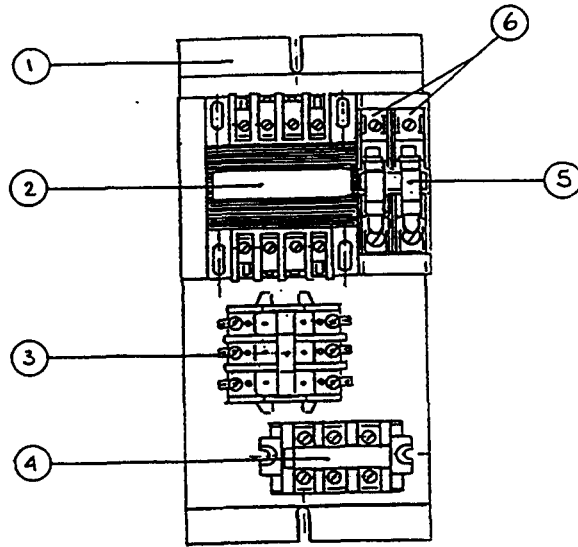

PARTS LIST

ELECTRIC COUNTER TILTING SKILLET

ECTS-12

southbend

A MIDDLEBY COMPANY

1100 Old Honeycutt Road
Fuquay-Varina, NC 27526
(919) 552-9161
FAX (919) 552-9798
(800) 348-2558

PARTS LIST

<u>ITEM</u>	<u>PART NUMBER</u>	<u>DESCRIPTION</u>	<u>QUANTITY</u>
1	2-KB01	Knob	1
2	8-3093	Tilt Handle	1
3	1-7850	Acorn Nut	1
4	8-3092	Tilt Knob	1
5	4-S101	Power Switch	1
6	4-PL08	Pilot Light	1
7	4-TB05	Bezel	1
8	4-TB01	Dial	1
9 **	SF12 DF12	Single Pantry Faucet Double Pantry Faucet	1
10(*)	7-70580	Element Block 208V	1
	7-70581	Element Block 240V, 240/416	1
	7-70582	Element Block 220 / 380V, 380V	1
	7-70583	Element Block 480V	1
	7-70584	Element Block 230V	1
11	9-1003	Bottom Cover (Not Shown)	1
12	9-3303	Strainer (Not Shown)	1
13	3931-1	Faucet Bracket (Not Shown)	1

(*) SELECT AS REQUIRED

** OPTIONAL

PARTS LIST

RIGHT HAND CONSOLE

CONSOLE FRONT VIEW

TOP VIEW

<u>ITEM</u>	<u>PART NUMBER</u>	<u>DESCRIPTION</u>	<u>QUANTITY</u>
1	4-70EU	Ground Lug	1
2**	4-NG41	Contactor (208, 240, 480V)	2
	4-NG41	Contactor (380,416,220/380,240/416)	1
3	4-TH47	Thermostat	1
4	4-S101	Power Switch	1
5	4-TH45	Hi-Limit Thermostat	1
6**	4-22TB	Terminal Block (208, 240, 480V, 380, 416)	2
	4-22ES	End Section	1
	4-22TB	Terminal Block (240/416, 220/380V)	3
7	8-3092	Tilt Knob	1
8	4-PL08	Pilot Light	1

** SELECT AS REQUIRED

PARTS LIST

ITEM	PART NUMBER	DESCRIPTION	QUANTITY
1	9-3217	Component Mtg. Plate	1
2**	4-T251	Transformer 416V	1
	4-T252	Transformer 380V	1
	4-T255	Transformer 480V	1
3**	4-NG41	Contactor (208V, 240V, 480V)	2
	4-NG41	Contactor (380,416,220/380, 240/416V)	1
4	4-22TB	Terminal Block (208,240,380, 416,480V)	2
	4-22ES	End Section	1
	4-22TB	Terminal Block (220/380, 240/416V)	3
5**	4-FU60	Fuse (1 amp 600 V) (380, 416, 480V)	2
6**	8-6037	Fuse Holder (380, 416, 480V)	2