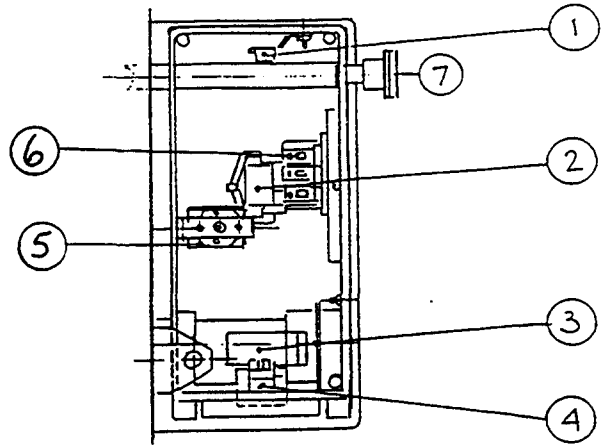

PARTS LIST

ELECTRIC COUNTER TILTING SKILLET

ECTS-12

southbend

A MIDDLEBY COMPANY

1100 Old Honeycutt Road
Fuquay-Varina, NC 27526
(919) 552-9161
FAX (919) 552-9798
(800) 348-2558

PARTS LIST

<u>ITEM</u>	<u>PART NUMBER</u>	<u>DESCRIPTION</u>	<u>QUANTITY</u>
1	2-KB01	Knob	1
2	8-3093	Tilt Handle	1
3	1-7850	Acorn Nut	1
4	8-3092	Tilt Knob	1
5	4-S101	Power Switch	1
6	4-PL08	Pilot Light	1
7	4-TB05	Bezel	1
8	4-TB01	Dial	1
9 **	SF12 DF12	Single Pantry Faucet Double Pantry Faucet	1
10(*)	7-70580	Element Block 208V	1
	7-70581	Element Block 240V, 240/416	1
	7-70582	Element Block 220 / 380V, 380V	1
	7-70583	Element Block 480V	1
	7-70584	Element Block 230V	1
11	9-1003	Bottom Cover (Not Shown)	1
12	9-3303	Strainer (Not Shown)	1
13	3931-1	Faucet Bracket (Not Shown)	1

(*) SELECT AS REQUIRED

** OPTIONAL

PARTS LIST

RIGHT HAND CONSOLE

CONSOLE FRONT VIEW

TOP VIEW

<u>ITEM</u>	<u>PART NUMBER</u>	<u>DESCRIPTION</u>	<u>QUANTITY</u>
1	4-70EU	Ground Lug	1
2**	4-NG41	Contactor (208, 240, 480V)	2
	4-NG41	Contactor (380,416,220/380,240/416)	1
3	4-TH47	Thermostat	1
4	4-S101	Power Switch	1
5	4-TH45	Hi-Limit Thermostat	1
6**	4-22TB	Terminal Block (208, 240, 480V, 380, 416)	2
	4-22ES	End Section	1
	4-22TB	Terminal Block (240/416, 220/380V)	3
7	8-3092	Tilt Knob	1
8	4-PL08	Pilot Light	1

** SELECT AS REQUIRED

PARTS LIST

ITEM	PART NUMBER	DESCRIPTION	QUANTITY
1	9-3217	Component Mtg. Plate	1
2**	4-T251	Transformer 416V	1
	4-T252	Transformer 380V	1
	4-T255	Transformer 480V	1
3**	4-NG41	Contactor (208V, 240V, 480V)	2
	4-NG41	Contactor (380,416,220/380, 240/416V)	1
4	4-22TB	Terminal Block (208,240,380, 416,480V)	2
	4-22ES	End Section	1
	4-22TB	Terminal Block (220/380, 240/416V)	3
5**	4-FU60	Fuse (1 amp 600 V) (380, 416, 480V)	2
6**	8-6037	Fuse Holder (380, 416, 480V)	2