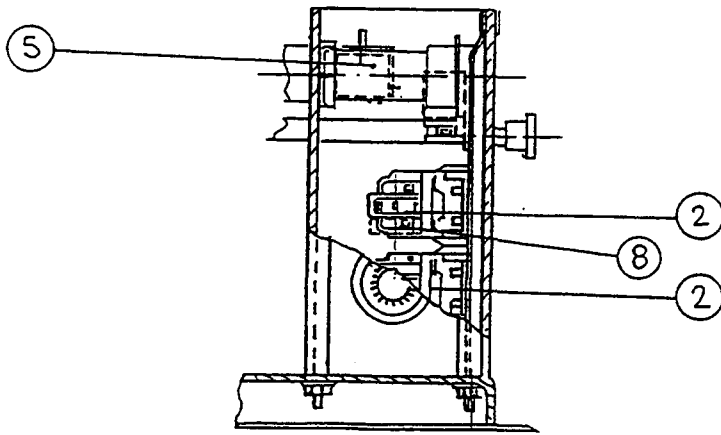

PARTS LIST

ELECTRIC COUNTER TILTING SKILLET

ECTS-12

southbend

A MIDDLEBY COMPANY

1100 Old Honeycutt Road
Fuquay-Varina, NC 27526
(919) 552-9161
FAX (919) 552-9798
(800) 348-2558

PARTS LIST

<u>ITEM</u>	<u>PART NUMBER</u>	<u>DESCRIPTION</u>	<u>QUANTITY</u>
1	2-KB01	Knob	1
2	8-3093	Tilt Handle	1
3	1-7850	Acorn Nut	1
4	8-3092	Tilt Knob	1
5	4-S101	Power Switch	1
6	4-PL08	Pilot Light	1
7	4-TB05	Bezel	1
8	4-TB01	Dial	1
9 **	SF12 DF12	Single Pantry Faucet Double Pantry Faucet	1
10(*)	7-70580	Element Block 208V	1
	7-70581	Element Block 240V, 240/416	1
	7-70582	Element Block 220 / 380V, 380V	1
	7-70583	Element Block 480V	1
	7-70584	Element Block 230V	1
11	9-1003	Bottom Cover (Not Shown)	1
12	9-3303	Strainer (Not Shown)	1
13	3931-1	Faucet Bracket (Not Shown)	1

(*) SELECT AS REQUIRED

** OPTIONAL

PARTS LIST

RIGHT HAND CONSOLE

CONSOLE FRONT VIEW

TOP VIEW

<u>ITEM</u>	<u>PART NUMBER</u>	<u>DESCRIPTION</u>	<u>QUANTITY</u>
1	4-70EU	Ground Lug	1
2**	4-NG41	Contactor (208, 240, 480V)	2
	4-NG41	Contactor (380,416,220/380,240/416)	1
3	4-TH47	Thermostat	1
4	4-S101	Power Switch	1
5	4-TH45	Hi-Limit Thermostat	1
6**	4-22TB	Terminal Block (208, 240, 480V, 380, 416)	2
	4-22ES	End Section	1
	4-22TB	Terminal Block (240/416, 220/380V)	3
7	8-3092	Tilt Knob	1
8	4-PL08	Pilot Light	1

** SELECT AS REQUIRED

PARTS LIST

ITEM	PART NUMBER	DESCRIPTION	QUANTITY
1	9-3217	Component Mtg. Plate	1
2**	4-T251	Transformer 416V	1
	4-T252	Transformer 380V	1
	4-T255	Transformer 480V	1
3**	4-NG41	Contactor (208V, 240V, 480V)	2
	4-NG41	Contactor (380,416,220/380, 240/416V)	1
4	4-22TB	Terminal Block (208,240,380, 416,480V)	2
	4-22ES	End Section	1
	4-22TB	Terminal Block (220/380, 240/416V)	3
5**	4-FU60	Fuse (1 amp 600 V) (380, 416, 480V)	2
6**	8-6037	Fuse Holder (380, 416, 480V)	2