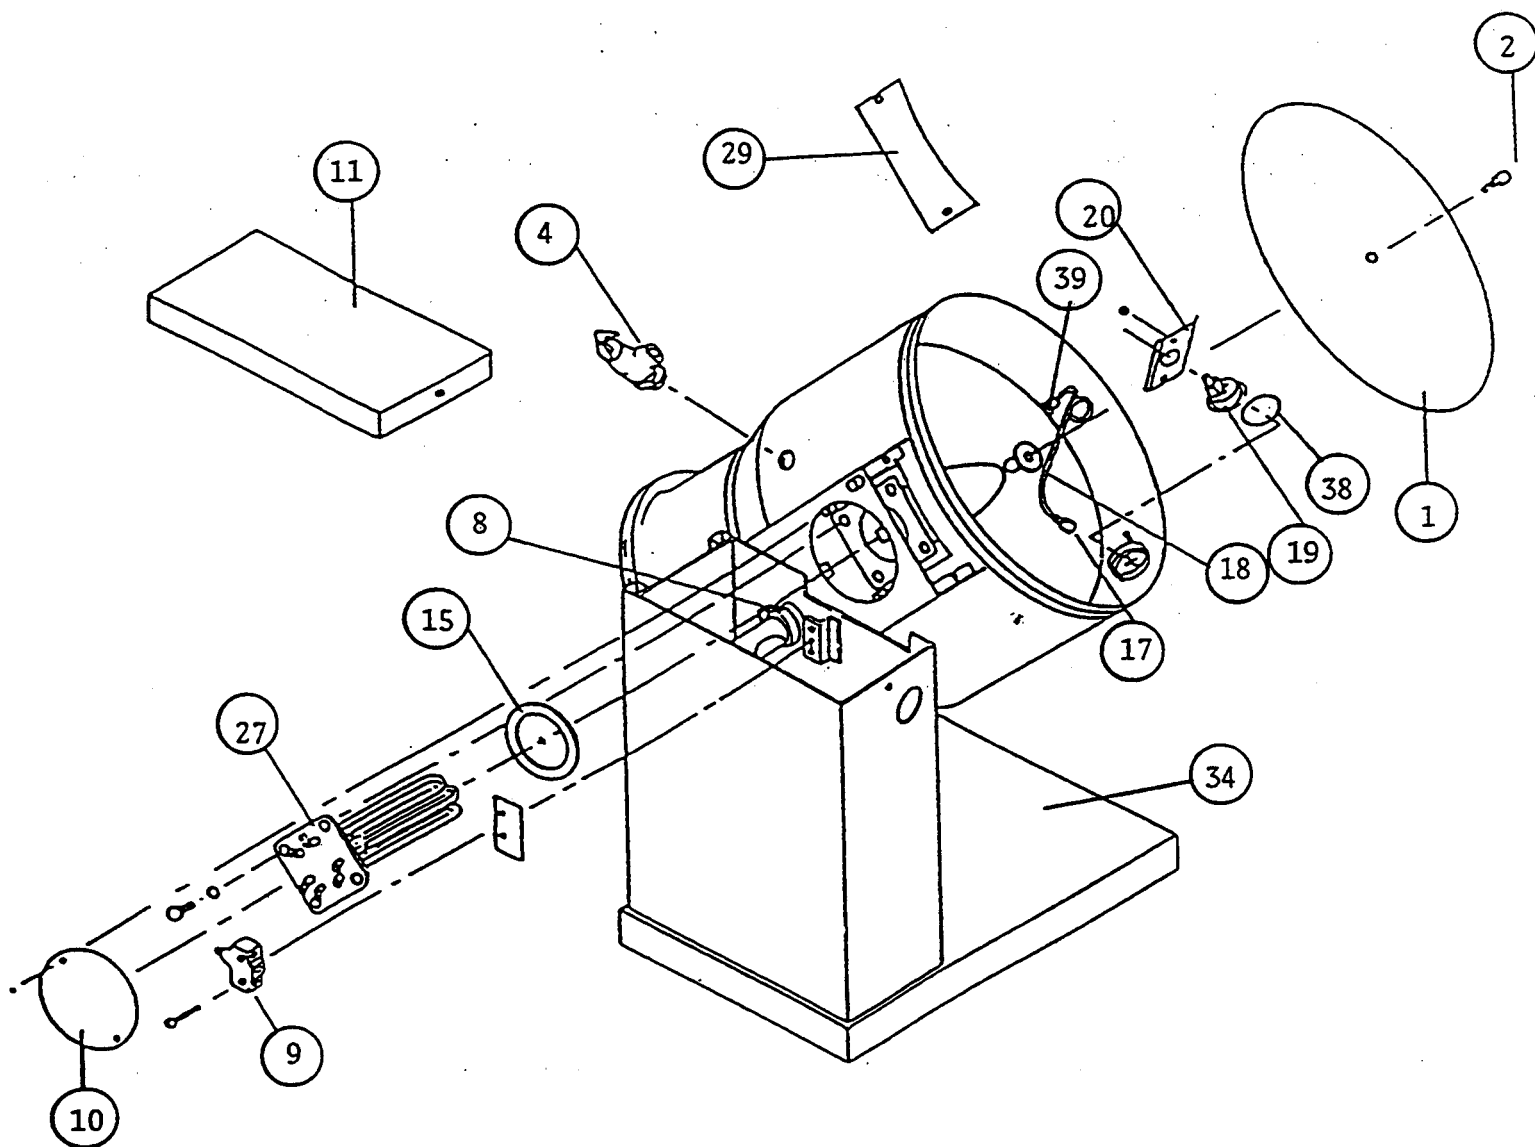

## PARTS LIST

From Figure 1

<u>ITEM</u>	<u>PART NDMBER</u>	<u>DESCRIPTION</u>	<u>QUANTITY</u>
1**	8-3090	Bottom Cover EC6	1
	8-3091	Bottom Cover ECIO	1
2	1-65S4	Bolt-Bottom Cover	1
3 (*)	3-AV01	.Air Vent Assy.	1
4	3-SRV9/1	Relief Valve 50 PSI	1
5 (*)	8-3092	Tilt Handle	1
6 (*)	2-KB01	Handle Knob	1
7 (*)	4-S101	Power Switch	1
8	8-3087	Retaining Collar	1
9	4-M605	Interlock Switch	1
10	8-3103	Element Access Cover	1
11	8-3015	Console Cover	1
12 (*)	4-LLC1	Liquid Level Control^	1
13 ** (*)	4-NG41	Contactactor (208, 240V)	2
	4-NG41	Contactactor (380, 416, 480V)	1
14(*)	4-33TB	Terminal Block Section	3
	4-33ES	Terminal Block End	1
15**	8-3146	Element Gasket EC6	1
	8-3147	Element Gasket ECIO	1
16(*)	4-LLP1	Probe	1
17	3-664B	Connector 1/4 CC x 1/4 FP	1
18**	8-3148	Copper Tube-Pressure Gauge EC6	1
	8-3149	Copper Tube-Pressure Gauge ECIO	1
19	3-PGOO	Pressure Gauge	1
20	8-3097	Pressure Gauge Mtg. Plate	1
21 (*)	4-TD02	Thermostat Knob	1
22 (*)	4-TH19	Temperature Controller	1