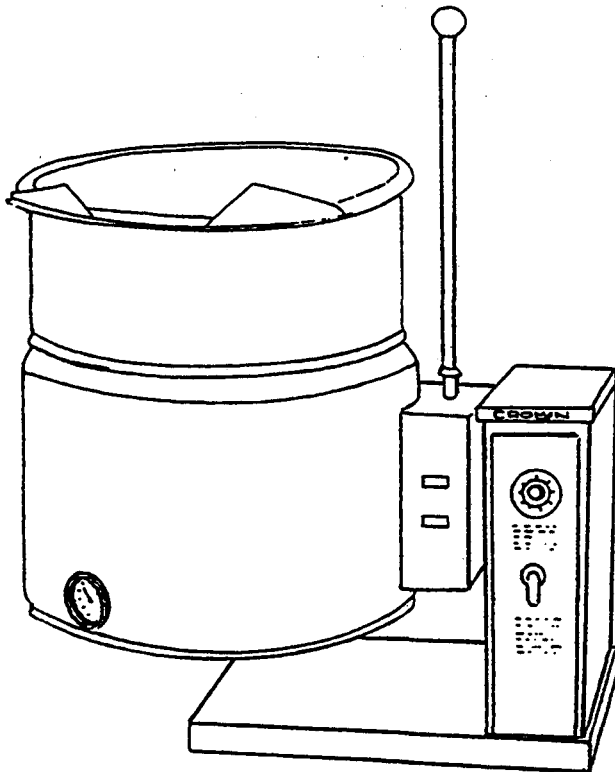

PARTS LIST

SELF-GENERATING STEAM JACKETED COUNTER TILTING KETTLES

MODELS: EC-6
EC-10

southbend
A MIDDLEBY COMPANY

1100 Old Honeycutt Road
Fuquay-Varina, NC 27526
(919)552-9161 FAX (919) 552-
9798 (800)348-2558