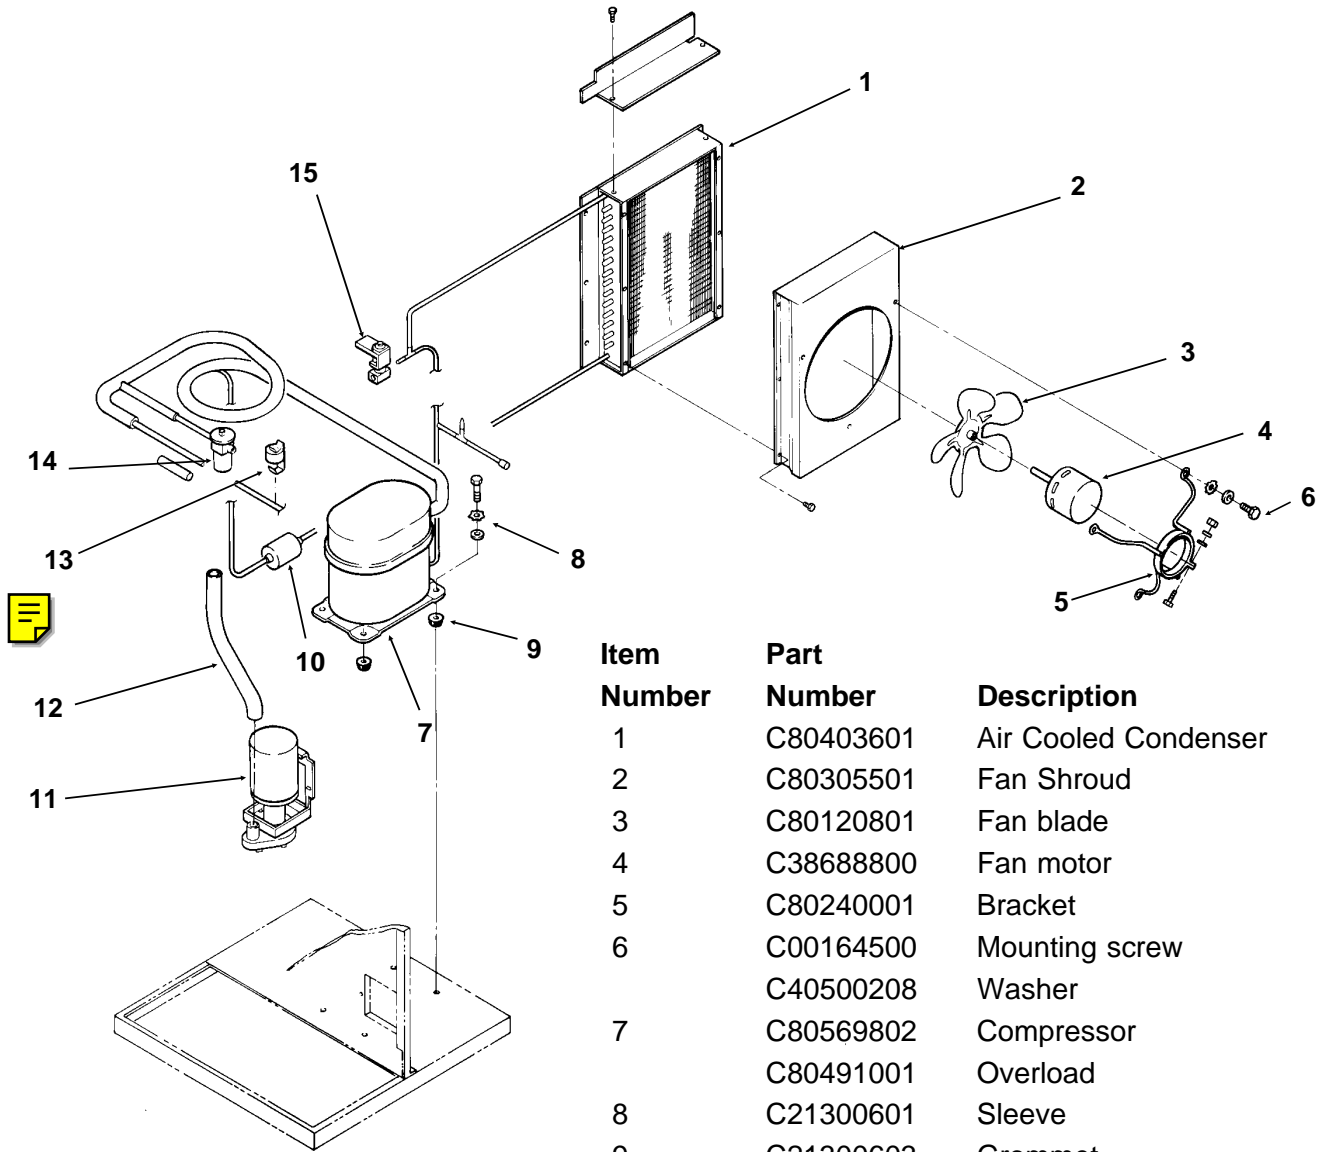

Item Number	Part Number	Description
1	C80300402	Top panel, rt. side SS
2	C80472802	Right side panel, SS
3	C80449201	Pump cover
4	C80316007	Front panel (flat) complete, SS
	C86695701	Front panel, rounded corners, complete
	C39902100	Gasket, order by the foot. 49" req.
	C80306201	Liner
5	C80285402	Compressor deck, metal only
	C80317301	Base liner
6	C80304602	Top panel, lft side SS
7	C80559302	Emblem, grey
8	C44695102	Thumbscrew
9	C38990905	Screw
10	C43210900	Insert for front panel screw
Not Illustrated		
11	C35926400	Thumbscrew for bin thermo bracket
12	C34196202	Bin thermostat bracket

SLE300 Service Parts

Air Cooled Refrigeration

Item Number	Part Number	Description
1	C80403601	Air Cooled Condenser
2	C80305501	Fan Shroud
3	C80120801	Fan blade
4	C38688800	Fan motor
5	C80240001	Bracket
6	C00164500	Mounting screw
	C40500208	Washer
7	C80569802	Compressor
	C80491001	Overload
8	C21300601	Sleeve
9	C21300603	Grommet
10	C21057414	Drier
11	C80306601	Water pump
12	C00898200	Tube
13	C80582701	Harvest termination thermostat
14	C80638902	Thermo Exp. Valve
15	12-2417-21	Hot gas valve body & coil

SLE300 Service Parts

Freezing Compartment & Water System

Item Number	Part Number	Description
1	C80307802	Water distributor pan
2	C80561501	Plastic tube stand-off (not shown, attached to left evap)
3	C90100100	Adjustment Bracket & Tube
4	C80562201	Ice thickness probe tube
5	C11800501	Ice size heater
6	C28037301	Ice size thermostat
7	C80304601	Front evap support
8	C35926400	Thumb screw
9	C80308001	Evap support assembly
10	C80315801	Splash shield
11	C80333401	Drain assembly complete
12	C80283601	Float valve
13	C80300901	Valve bracket
14	C44697000	Tubing, 1/4" poly
15	C80323901	Water inlet adapter
16	C80375001	Ice rack
17a	C80359604	Left evaporator
17b	C80359601	Right Evaporator
18	C80451901	PVC Drain fitting
19	C80452101	Grommet
20	C80451801	Male connector
21	C80452001	Drain washer
Not Illustrated:		
22	C80452301	Drain tube assembly
23	C01231300	Thumb nut
24	C80465201	Top evaporator bracket