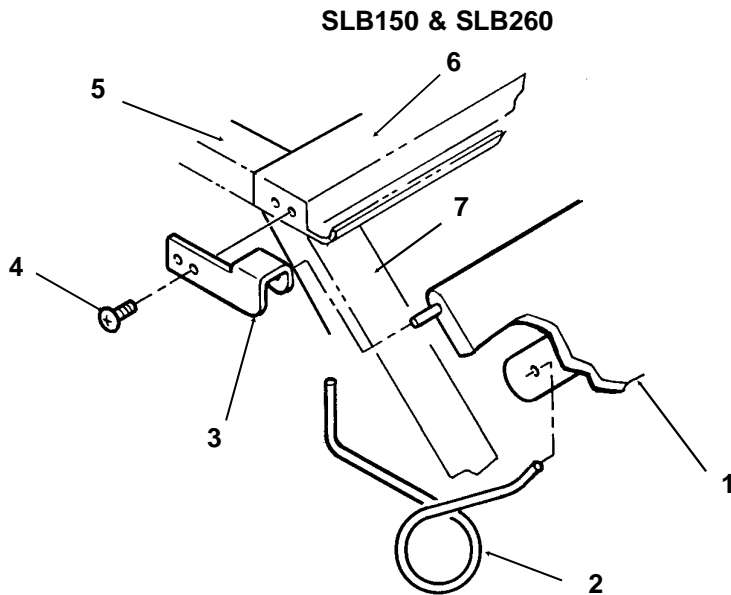

Item Number	Part Number	Description
1	C80300402	Top panel, rt. side SS
2	C80472802	Right side panel, SS
3	C80449201	Pump cover
4	C80316007	Front panel (flat) complete, SS
	C86695701	Front panel, rounded corners, complete
	C39902100	Gasket, order by the foot. 49" req.
	C80306201	Liner
5	C80285402	Compressor deck, metal only
	C80317301	Base liner
6	C80304602	Top panel, lft side SS
7	C80559302	Emblem, grey
8	C44695102	Thumbscrew
9	C38990905	Screw
10	C43210900	Insert for front panel screw
Not Illustrated		
11	C35926400	Thumbscrew for bin thermo bracket
12	C34196202	Bin thermostat bracket

Not Illustrated:

12	C47139709	Fan motor cord
13	C46292701	Relay K1

SLE300 Service Parts

Ice Storage Bins

Item Number	Part Number	Description
1	C80211705	Canopy
2	C80230902	Bin door assembly
3	C80206901	Hinge pin
4	C80209504	Door frame assembly (includes hinge)
5	19-0503-04	Gasket tape, 90"
6	C80206602	Hinge for door, rt.
	C80206601	Hinge for door, left
Not illustrated:		
6	C80399201	Clear button
7	C80511301	Baffle

Item Number	Part Number	Description
1	C19475304	Door Assembly
2	C19629100	Door spring
3	C80299602	Left door hinge
	C80299601	Right door hinge
4	C19632604	Hinge pin
5	19-0503-04	Gasket tape, 90"
6	C80307602	Canopy
7	C80309002	Door frame assy
SLB150 Only		
	C34196203	Bin thermo bracket

Drain Parts:
SLB375 and SLB260
 Female fitting, pn C80205501
 Male fitting, pn C80205301
 Flanged hex nut, pn C80205401
SLB150
 Drain fitting, pn C36619500
 Drain cup, pn C36619600
 Crain cap, pn C36619400