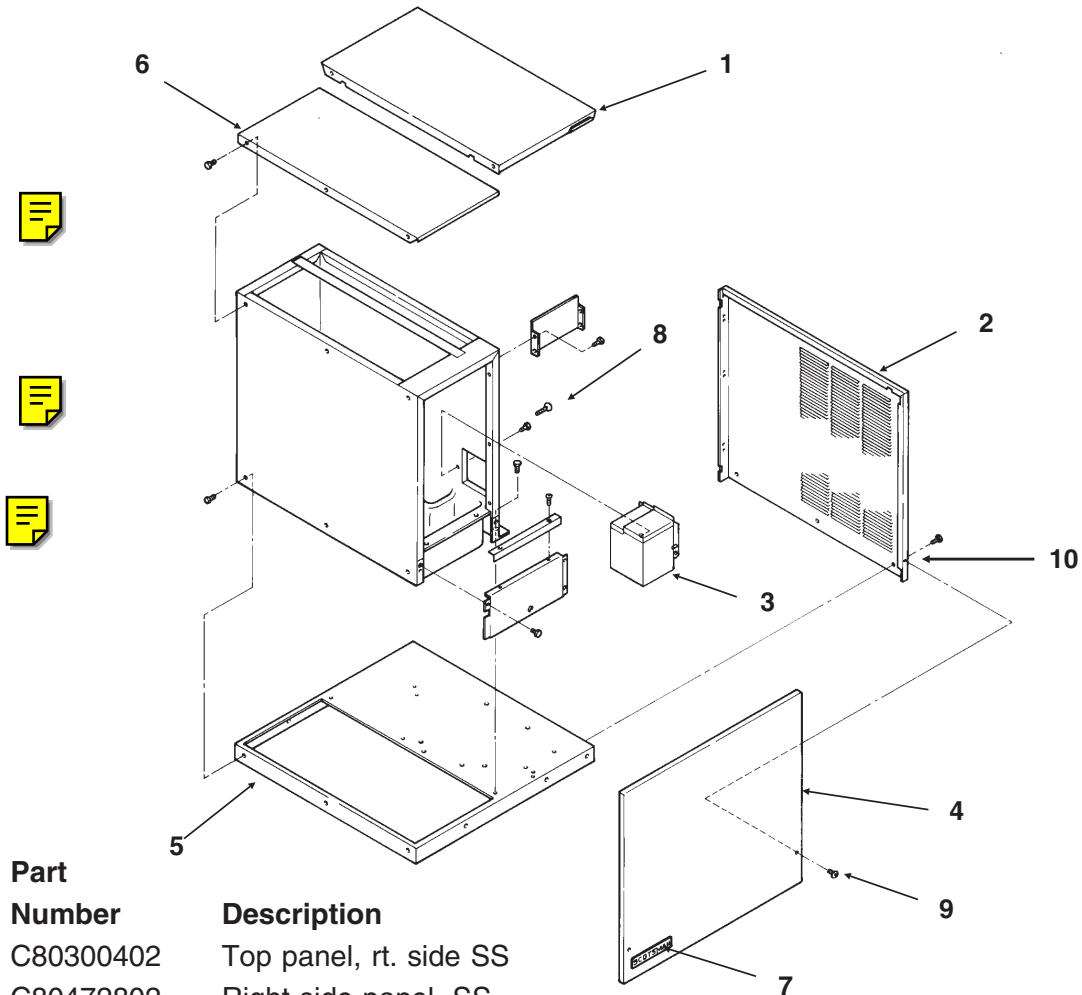

SLE300 Service Parts

Table of Contents

Cabinet	page 2
Air Cooled	page 3
Water Cooled	page 4
Freezing Compartment & Water System	page 5
Control Box	page 6
Bins	page 7
Wiring Diagram	page 8

SLE300 Service Parts Cabinet

Item Number	Part Number	Description
1	C80300402	Top panel, rt. side SS
2	C80472802	Right side panel, SS
3	C80449201	Pump cover
4	C80316007	Front panel (flat) complete, SS
	C86695701	Front panel, rounded corners, complete
	C39902100	Gasket, order by the foot. 49" req.
	C80306201	Liner
5	C80285402	Compressor deck, metal only
	C80317301	Base liner
6	C80304602	Top panel, lft side SS
7	C80559302	Emblem, grey
8	C44695102	Thumbscrew
9	C38990905	Screw
10	C43210900	Insert for front panel screw
Not Illustrated		
11	C35926400	Thumbscrew for bin thermo bracket
12	C34196202	Bin thermostat bracket

SLE300 Service Parts

Freezing Compartment & Water System

Item Number	Part Number	Description
1	C80307802	Water distributor pan
2	C80561501	Plastic tube stand-off (not shown, attached to left evap)
3	C90100100	Adjustment Bracket & Tube
4	C80562201	Ice thickness probe tube
5	C11800501	Ice size heater
6	C28037301	Ice size thermostat
7	C80304601	Front evap support
8	C35926400	Thumb screw
9	C80308001	Evap support assembly
10	C80315801	Splash shield
11	C80333401	Drain assembly complete
12	C80283601	Float valve
13	C80300901	Valve bracket
14	C44697000	Tubing, 1/4" poly
15	C80323901	Water inlet adapter
16	C80375001	Ice rack
17a	C80359604	Left evaporator
17b	C80359601	Right Evaporator
18	C80451901	PVC Drain fitting
19	C80452101	Grommet
20	C80451801	Male connector
21	C80452001	Drain washer
Not Illustrated:		
22	C80452301	Drain tube assembly
23	C01231300	Thumb nut
24	C80465201	Top evaporator bracket