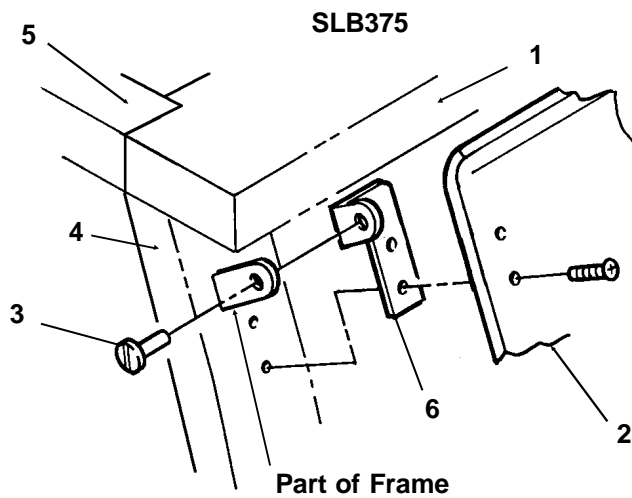

SLE300 Service Parts

Ice Storage Bins

Item Number	Part Number	Description
1	C80211705	Canopy
2	C80230902	Bin door assembly
3	C80206901	Hinge pin
4	C80209504	Door frame assembly (includes hinge)
5	19-0503-04	Gasket tape, 90"
6	C80206602	Hinge for door, rt.
	C80206601	Hinge for door, left
Not illustrated:		
6	C80399201	Clear button
7	C80511301	Baffle