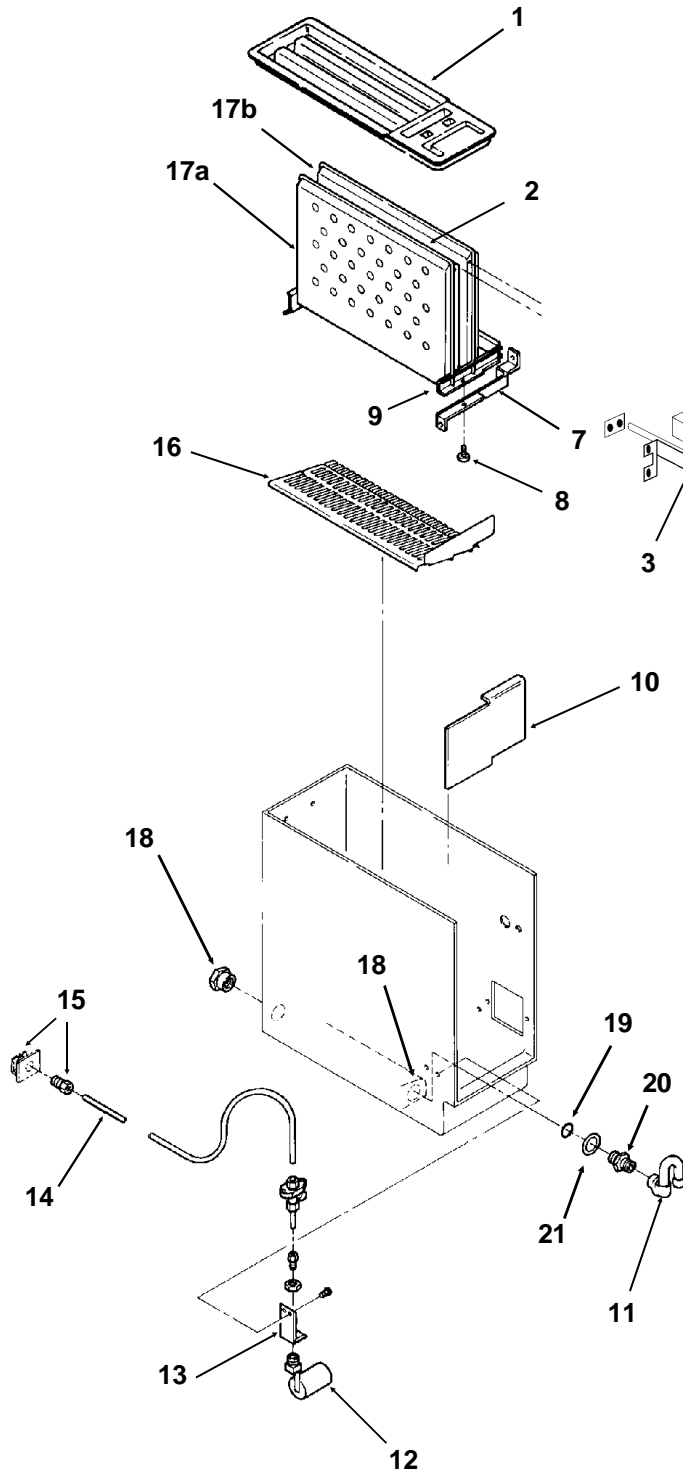

Item Number	Part Number	Description
1	C80300402	Top panel, rt. side SS
2	C80472802	Right side panel, SS
3	C80449201	Pump cover
4	C80316007	Front panel (flat) complete, SS
	C86695701	Front panel, rounded corners, complete
	C39902100	Gasket, order by the foot. 49" req.
	C80306201	Liner
5	C80285402	Compressor deck, metal only
	C80317301	Base liner
6	C80304602	Top panel, lft side SS
7	C80559302	Emblem, grey
8	C44695102	Thumbscrew
9	C38990905	Screw
10	C43210900	Insert for front panel screw
Not Illustrated		
11	C35926400	Thumbscrew for bin thermo bracket
12	C34196202	Bin thermostat bracket

SLE300 Service Parts

Water Cooled Refrigeration

Item Number	Part Number	Description
1	C32300200	Water cooled condenser
2	C80569802	Compressor
	C80491001	Overload
3	C21300601	Sleeve
4	C21300603	Grommet
5	C21057414	Drier
6	C80306601	Water pump
7	C00898200	Tube
8	C80582701	Harvest termination thermostat
9	C80638902	Thermo Exp. Valve
10	12-2417-21	Hot gas valve body & coil
11	C80585401	Water reg valve
12	C26541100	Schrader valve core
13	C32943500	Schrader valve cap

SLE300 Service Parts

Freezing Compartment & Water System

Item Number	Part Number	Description
1	C80307802	Water distributor pan
2	C80561501	Plastic tube stand-off (not shown, attached to left evap)
3	C90100100	Adjustment Bracket & Tube
4	C80562201	Ice thickness probe tube
5	C11800501	Ice size heater
6	C28037301	Ice size thermostat
7	C80304601	Front evap support
8	C35926400	Thumb screw
9	C80308001	Evap support assembly
10	C80315801	Splash shield
11	C80333401	Drain assembly complete
12	C80283601	Float valve
13	C80300901	Valve bracket
14	C44697000	Tubing, 1/4" poly
15	C80323901	Water inlet adapter
16	C80375001	Ice rack
17a	C80359604	Left evaporator
17b	C80359601	Right Evaporator
18	C80451901	PVC Drain fitting
19	C80452101	Grommet
20	C80451801	Male connector
21	C80452001	Drain washer
Not Illustrated:		
22	C80452301	Drain tube assembly
23	C01231300	Thumb nut
24	C80465201	Top evaporator bracket