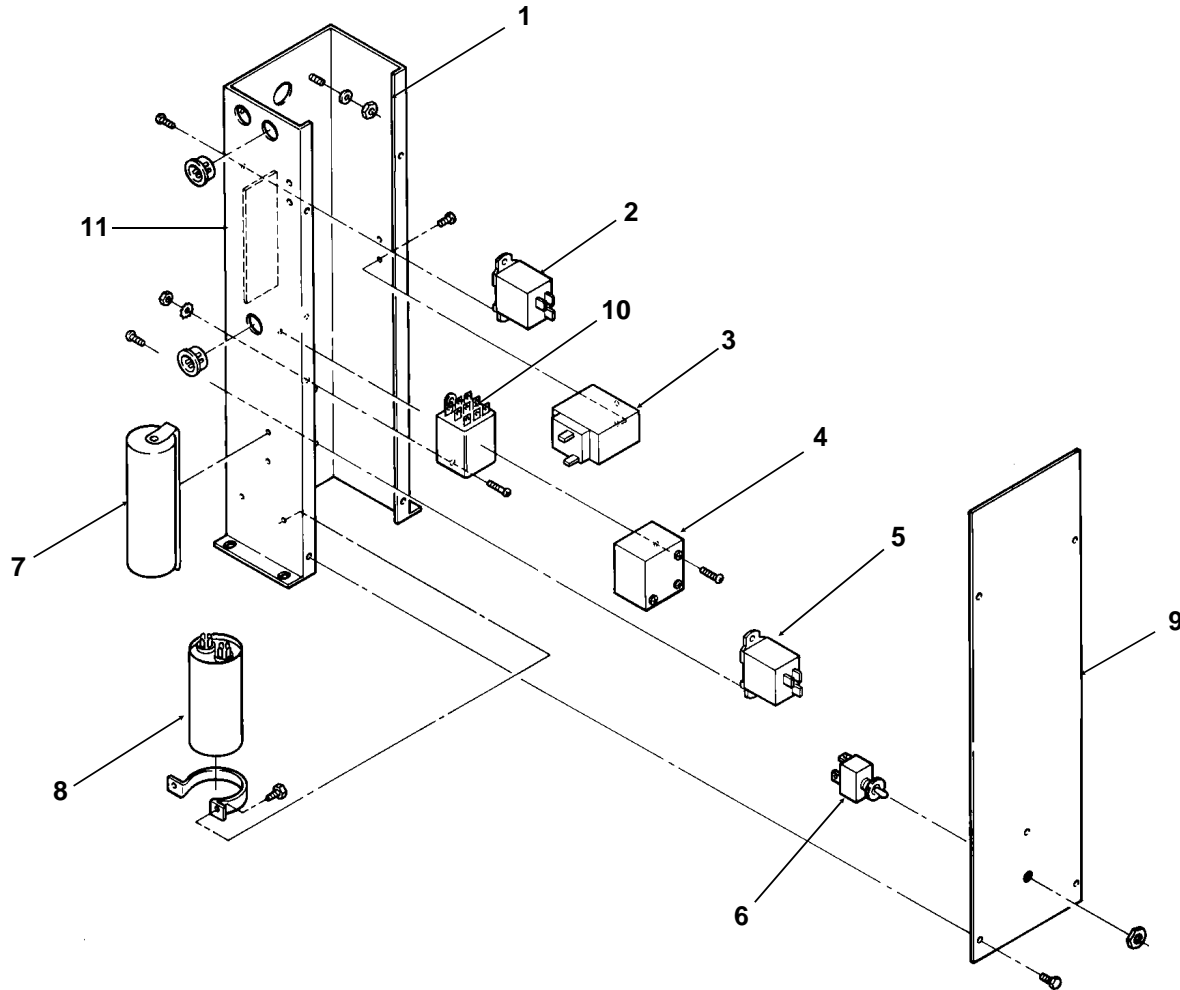

Item Number	Part Number	Description
1	C80300402	Top panel, rt. side SS
2	C80472802	Right side panel, SS
3	C80449201	Pump cover
4	C80316007	Front panel (flat) complete, SS
	C86695701	Front panel, rounded corners, complete
	C39902100	Gasket, order by the foot. 49" req.
	C80306201	Liner
5	C80285402	Compressor deck, metal only
	C80317301	Base liner
6	C80304602	Top panel, lft side SS
7	C80559302	Emblem, grey
8	C44695102	Thumbscrew
9	C38990905	Screw
10	C43210900	Insert for front panel screw
Not Illustrated		
11	C35926400	Thumbscrew for bin thermo bracket
12	C34196202	Bin thermostat bracket

SLE300 Service Parts

Freezing Compartment & Water System

Item Number	Part Number	Description
1	C80307802	Water distributor pan
2	C80561501	Plastic tube stand-off (not shown, attached to left evap)
3	C90100100	Adjustment Bracket & Tube
4	C80562201	Ice thickness probe tube
5	C11800501	Ice size heater
6	C28037301	Ice size thermostat
7	C80304601	Front evap support
8	C35926400	Thumb screw
9	C80308001	Evap support assembly
10	C80315801	Splash shield
11	C80333401	Drain assembly complete
12	C80283601	Float valve
13	C80300901	Valve bracket
14	C44697000	Tubing, 1/4" poly
15	C80323901	Water inlet adapter
16	C80375001	Ice rack
17a	C80359604	Left evaporator
17b	C80359601	Right Evaporator
18	C80451901	PVC Drain fitting
19	C80452101	Grommet
20	C80451801	Male connector
21	C80452001	Drain washer
Not Illustrated:		
22	C80452301	Drain tube assembly
23	C01231300	Thumb nut
24	C80465201	Top evaporator bracket

SLE300 Service Parts

Control Box

Item Number	Part Number	Description
1	no number	Control box
2	C28037301	Ice size thermostat
3	C46297900	High pressure cut out
4	C80193104	Compressor start relay
5	C80582201	Bin thermostat
6	C80012902	Ice/Off/Wash switch
7	C18381904	Start capacitor
8	C43753903	Run capacitor
9	C80315201	Control box cover (lower)
	C80306801	Control box cover (upper)
10	C80324101	Harvest relay
11	C18223900	Terminal block