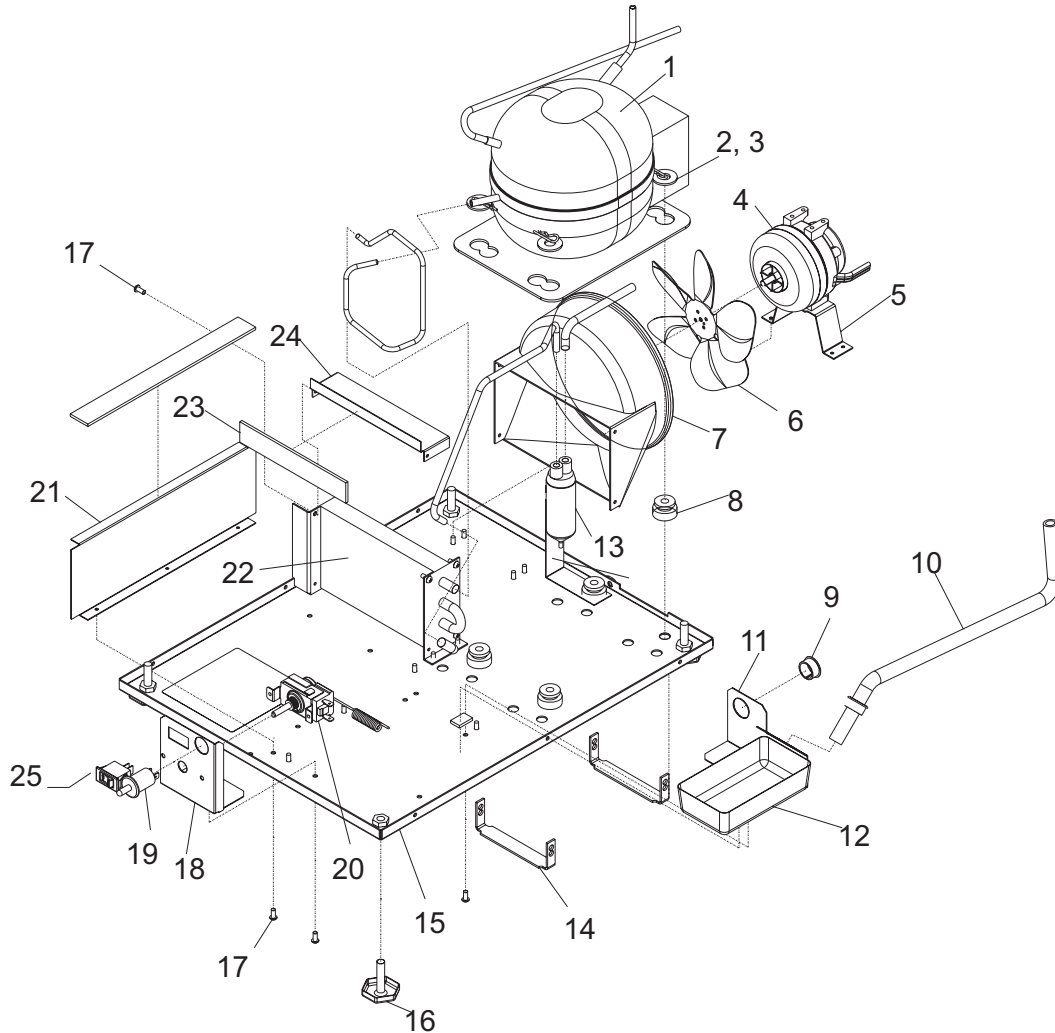

## Cabinet Front and Interior

Item Number	Part Number	Description	Item Number	Part Number	Description
1	02-3847-01	Door handle	12	02-3982-01	Kickplate
1a	03-3814-02	Screw	13	15-0813-01	Hinge, left lower/rt upper
2	02-4004-01	Bushing	14	A38411-001	Switch actuator
3	03-1418-24	Screw, flush head	15	03-1431-00	Screw
4	03-3834-01	Hinge pin	16	02-3987-01	Trough
5	15-0813-02	Hinge, left upper/rt lower	17	03-1404-19	Screw
6	A38846-001	Light housing	18	A38413-001	Thermostat bracket
6a	03-3869-01	Bulb clamp	19	03-1531-01	Screw
6b	03-1730-01	Washer	20	18-8876-21	Evaporator
7	12-2888-21	Bulb kit, includes 6, 6a, 6b	21	03-1404-19	Screw
8	02-3983-01	Rack	22	02-2505-01	Spacer
9	02-2481-02	Plug	23	13-0825-04	Gasket
10	03-1419-26	Screw	24	02-3985-21	Door, includes items 1 and 1a
11	15-0812-01	Knob			

## Cabinet Back

Item Number	Part Number	Description
1	no number	Cabinet w/liner
2	02-3256-01	Insulation pack
3	A35546-001	Back cover
4	03-1404-08	Screw
5	A35547-001	Baffle
6	12-1638-17	Cord
7	12-0629-08	Strain relief
8	03-1431-00	Screw

## Condensing Unit & Electrical

Item Number	Part Number	Description	Item Number	Part Number	Description
1	18-8802-21	Compressor, incl 1a, 1b	14	A29015-001	Bracket
1a	18-8802-55	Overload & Relay	15	A28921-002	Base
2	03-3821-01	Hitch pin	16	03-1608-01	Leg
3	03-1407-08	Washer	17	03-1531-01	Screw
4	12-2927-01	Fan motor	18	A38407-001	Bracket
5	A28798-001	Bracket	19	12-2886-01	Plunger Switch
6	02-4197-01	Fan blade	20	11-0547-21	Thermostat
7	02-2871-01	Shroud	21	A35495-001	Panel
8	18-8861-01	Mounting grommet	22	18-8712-01	Condenser
9	12-1213-10	Snap bushing	23	19-0503-02	Ins tape
10	13-0674-02	Drain tubing, 1 unit	24	A35512-001	Baffle
12	02-3984-01	Drain pan	25	12-2885-01	Rocker Switch
13	02-3490-01	Drier			