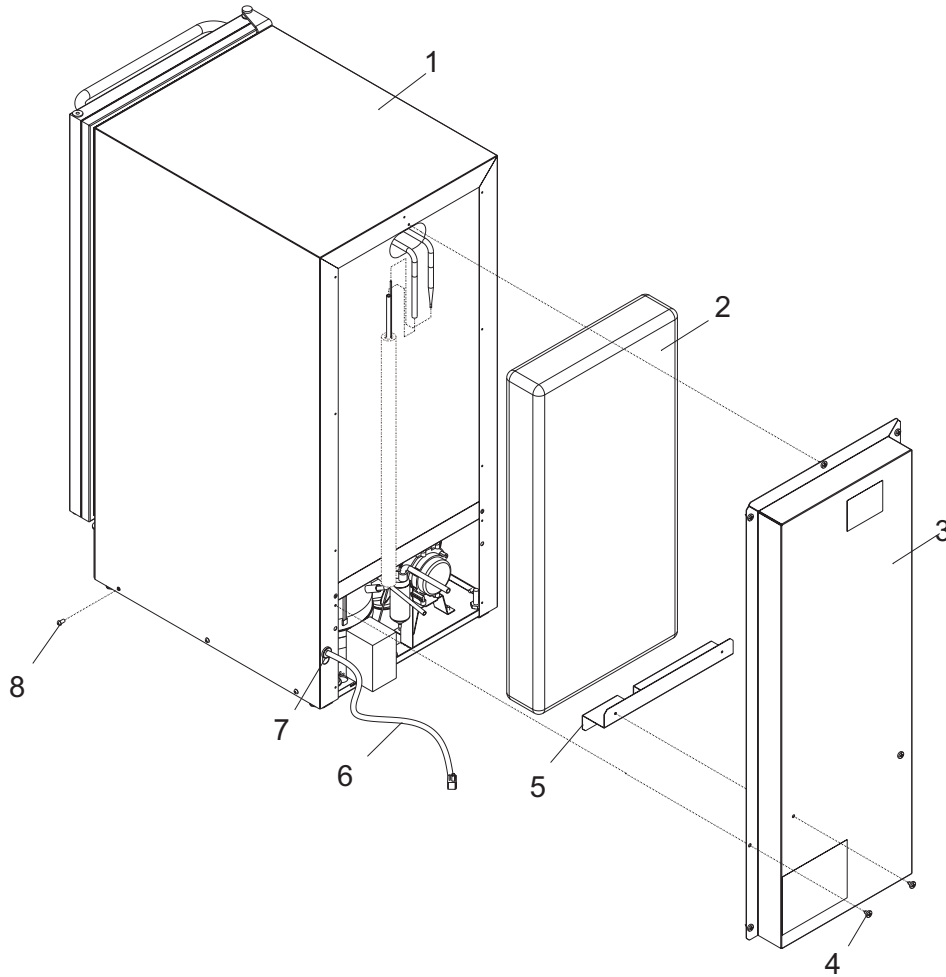

SCV32 Service Parts

Cabinet Back

Item Number	Part Number	Description
1	no number	Cabinet w/liner
2	02-3256-01	Insulation pack
3	A35546-001	Back cover
4	03-1404-08	Screw
5	A35547-001	Baffle
6	12-1638-17	Cord
7	12-0629-08	Strain relief
8	03-1431-00	Screw