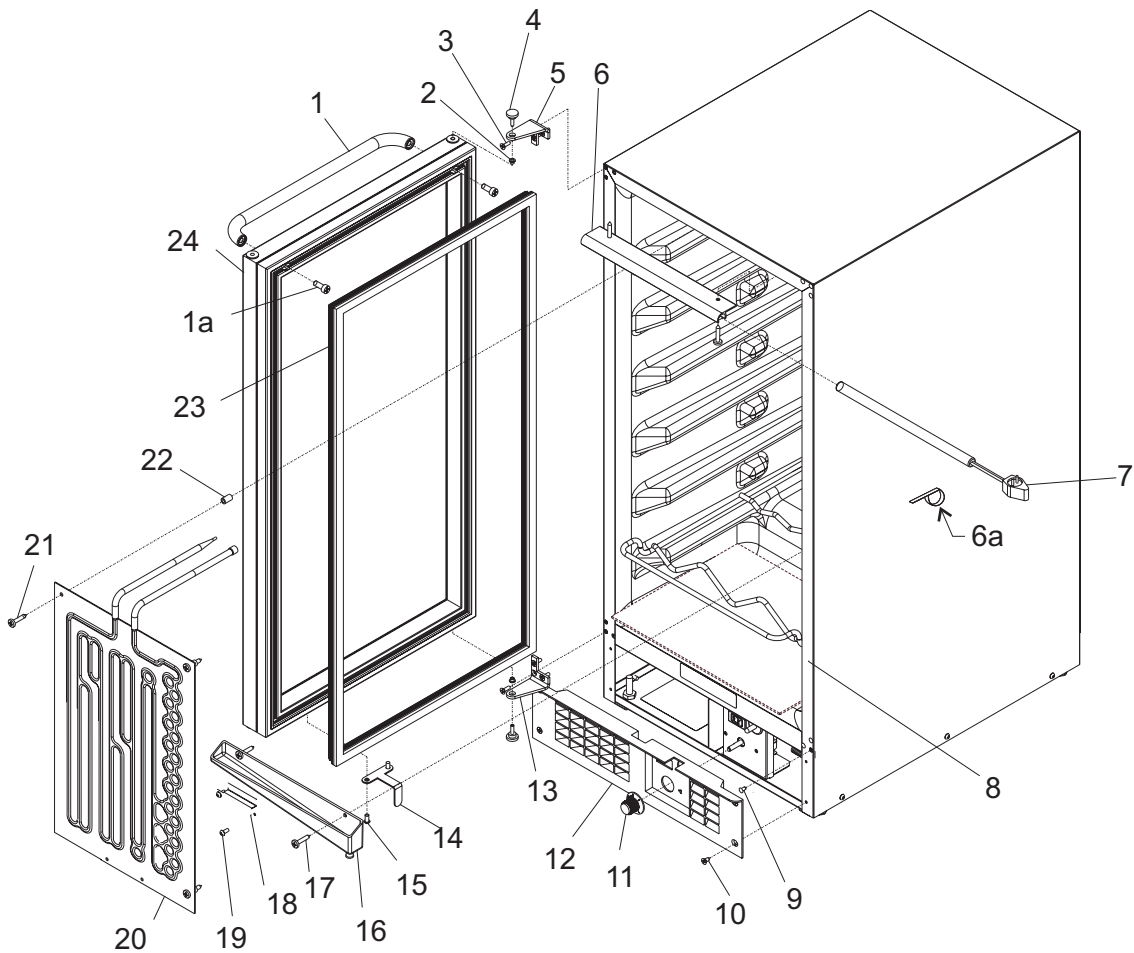

# SCV32 Service Parts

This parts list contains the service parts for the Scotsman wine storage unit model SCV32.

## Table of Contents

Cabinet Front and Interior . . . . .	Page 2
Cabinet Back . . . . .	Page 3
Condensing Unit & Electrical . . . . .	Page 4
Wiring Diagram . . . . .	Page 5

## Cabinet Front and Interior

Item Number	Part Number	Description	Item Number	Part Number	Description
1	02-3847-01	Door handle	12	02-3982-01	Kickplate
1a	03-3814-02	Screw	13	15-0813-01	Hinge, left lower/rt upper
2	02-4004-01	Bushing	14	A38411-001	Switch actuator
3	03-1418-24	Screw, flush head	15	03-1431-00	Screw
4	03-3834-01	Hinge pin	16	02-3987-01	Trough
5	15-0813-02	Hinge, left upper/rt lower	17	03-1404-19	Screw
6	A38846-001	Light housing	18	A38413-001	Thermostat bracket
6a	03-3869-01	Bulb clamp	19	03-1531-01	Screw
6b	03-1730-01	Washer	20	18-8876-21	Evaporator
7	12-2888-21	Bulb kit, includes 6, 6a, 6b	21	03-1404-19	Screw
8	02-3983-01	Rack	22	02-2505-01	Spacer
9	02-2481-02	Plug	23	13-0825-04	Gasket
10	03-1419-26	Screw	24	02-3985-21	Door, includes items 1 and 1a
11	15-0812-01	Knob			